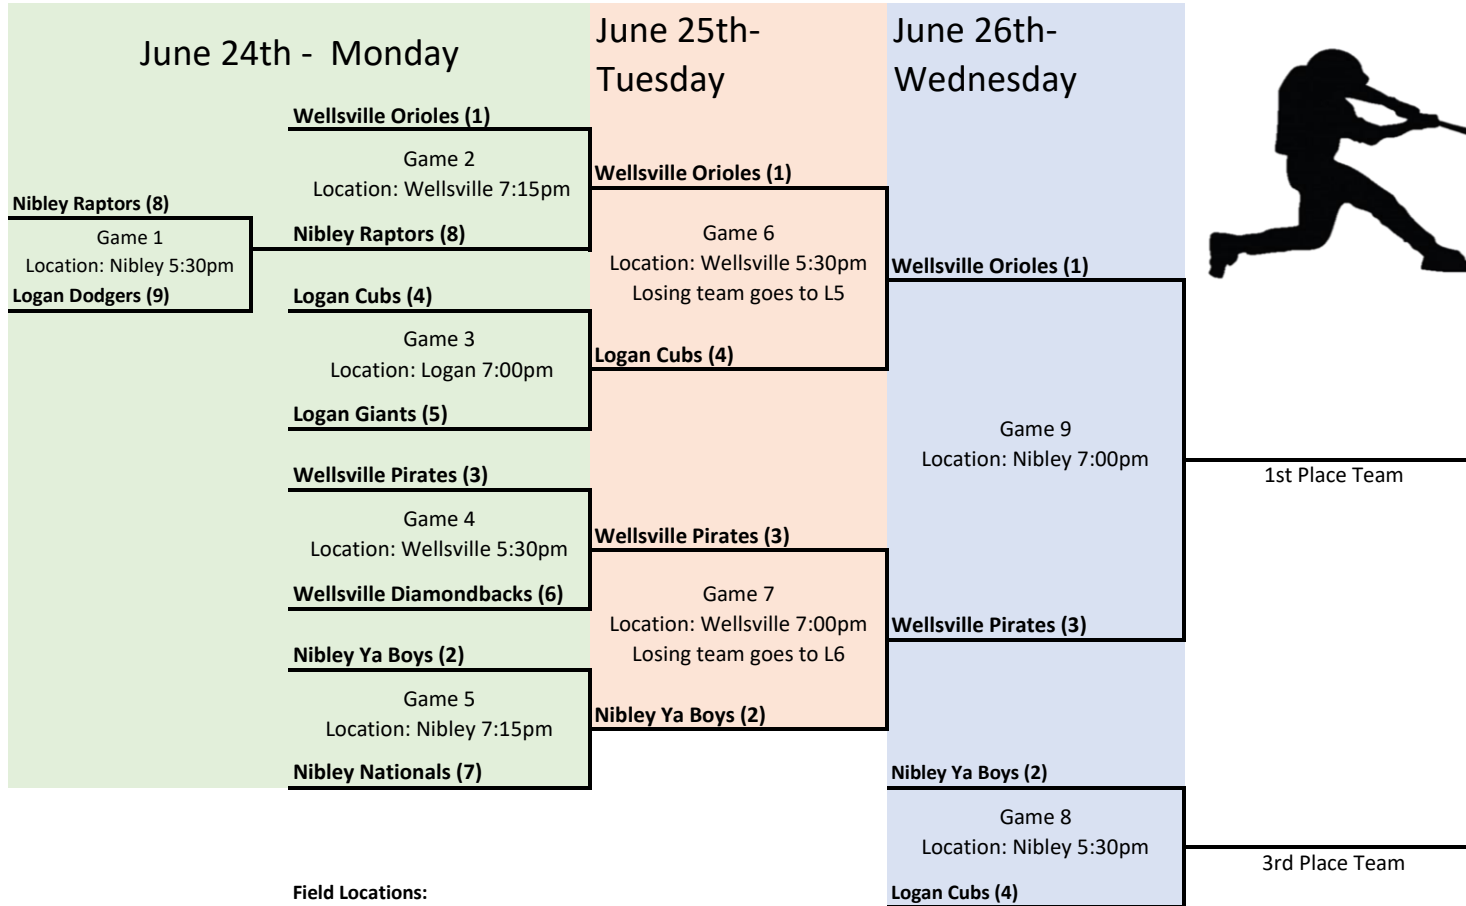

# 2024 Minor League Tournament

Logan, Nibley, and Wellsville Teams

Updated 6/26/24

8:15 AM

Subject to Change

**Field Locations:**

Logan: Don Reece Park - 1250 N 400 W, Logan  
 Nibley: Heritage Park - 2456 S 800 W, Nibley  
 Wellsville: Christensen Field - 500 S 100 E, Wellsville

**Please help us start on time:**  
 No new inning after 75 minutes or 6 complete innings.  
 Clear your dug out quickly.

**Tournament Rules:**  
 Regular season rules apply to the end of season tournament.