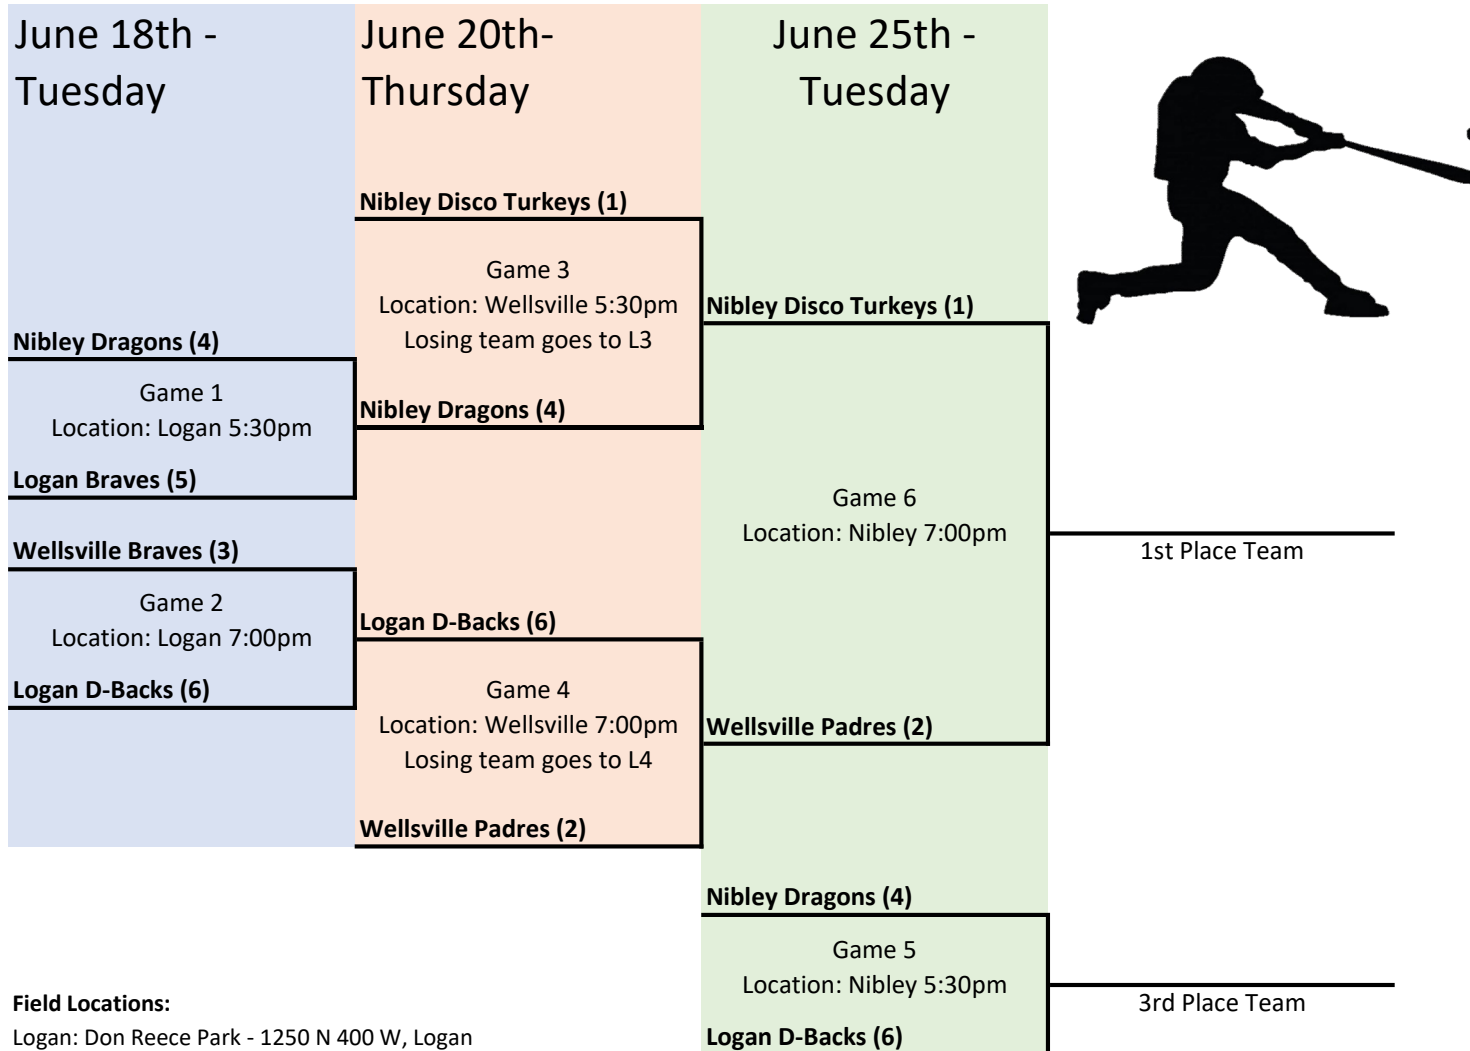

2024 Major League Tournament

Logan, Nibley, and Wellsville Teams

Updated: 6/21/24
11:00 AM

Subject to Change

Please help us start on time:
No new inning after 75 minutes or 6 complete innings.
Clear your dug out quickly.

Field Locations:
Logan: Don Reece Park - 1250 N 400 W, Logan
Nibley: Heritage Park - 2456 S 800 W, Nibley
Wellsville: Christensen Field - 500 S 100 E, Wellsville