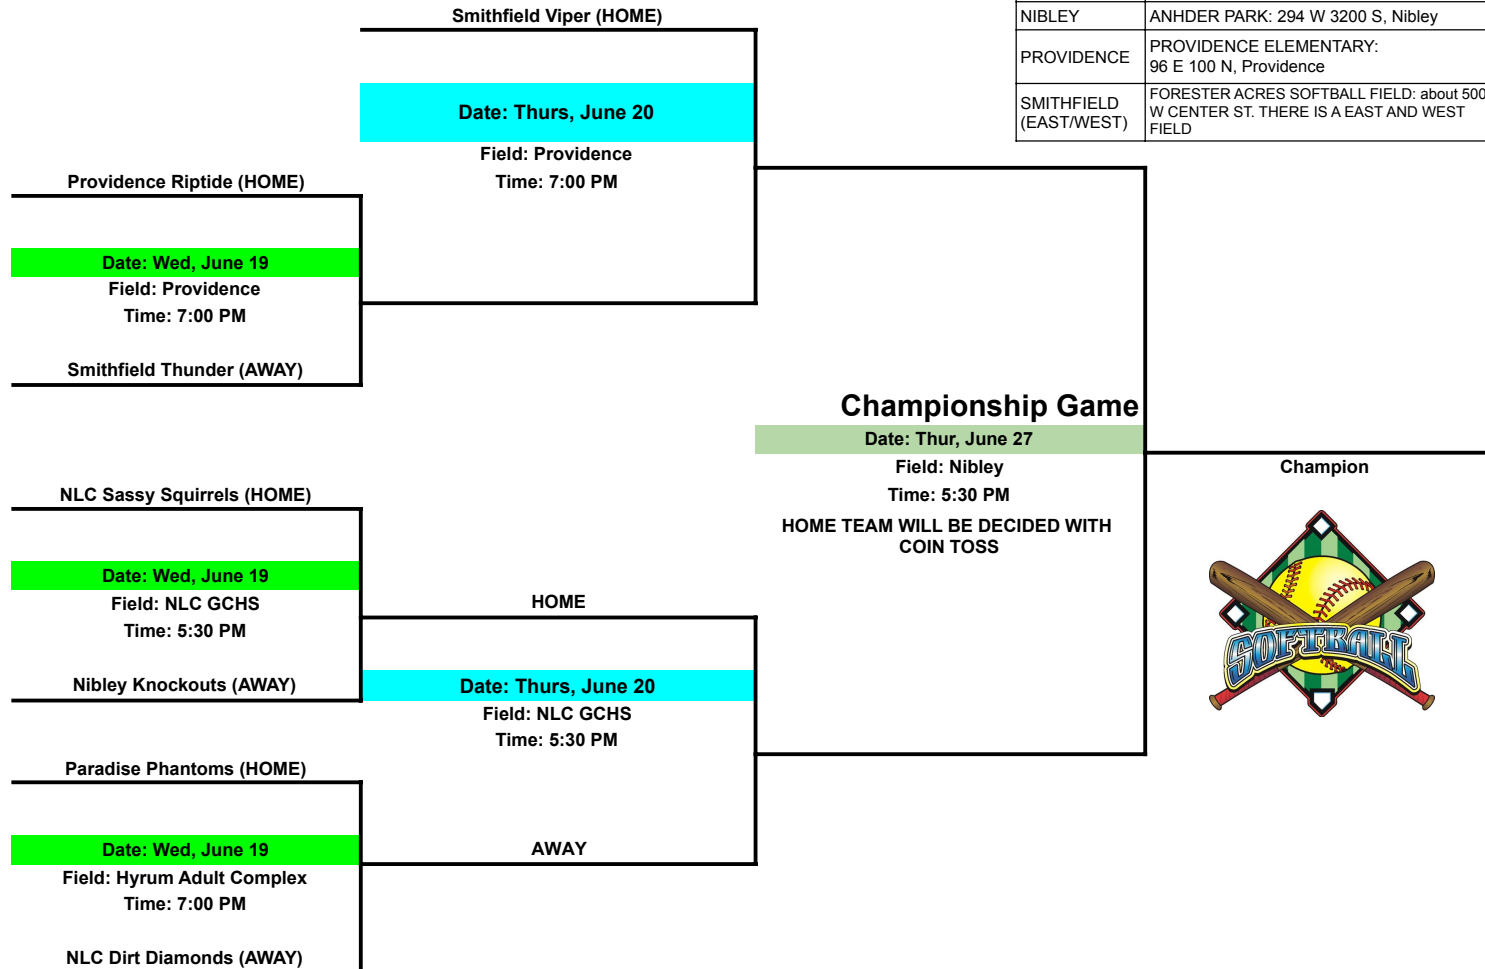

2024-7/8 GRADE GIRLS FASTPITCH LOWER TOURNAMENT

HIGHER SEED (#7 HIGH, #12 LOW) WILL BE HOME TEAM

FIELDS

NORTH LOGAN	GREEN CANYON HIGH SCHOOL: 2960 Wolfpack Way North, North Logan
WELLSVILLE	DARLEY PARK: 100 N 100 E WELLSVILLE
HYRUM	SOFTBALL ADULT COMPLEX: 755 E MAIN ST. HYRUM
NIBLEY	ANHDER PARK: 294 W 3200 S, Nibley
PROVIDENCE	PROVIDENCE ELEMENTARY: 96 E 100 N, Providence
SMITHFIELD (EAST/WEST)	FORESTER ACRES SOFTBALL FIELD: about 500 W CENTER ST. THERE IS A EAST AND WEST FIELD

TEXT SCORES TO SARAH @ 385-241-8368