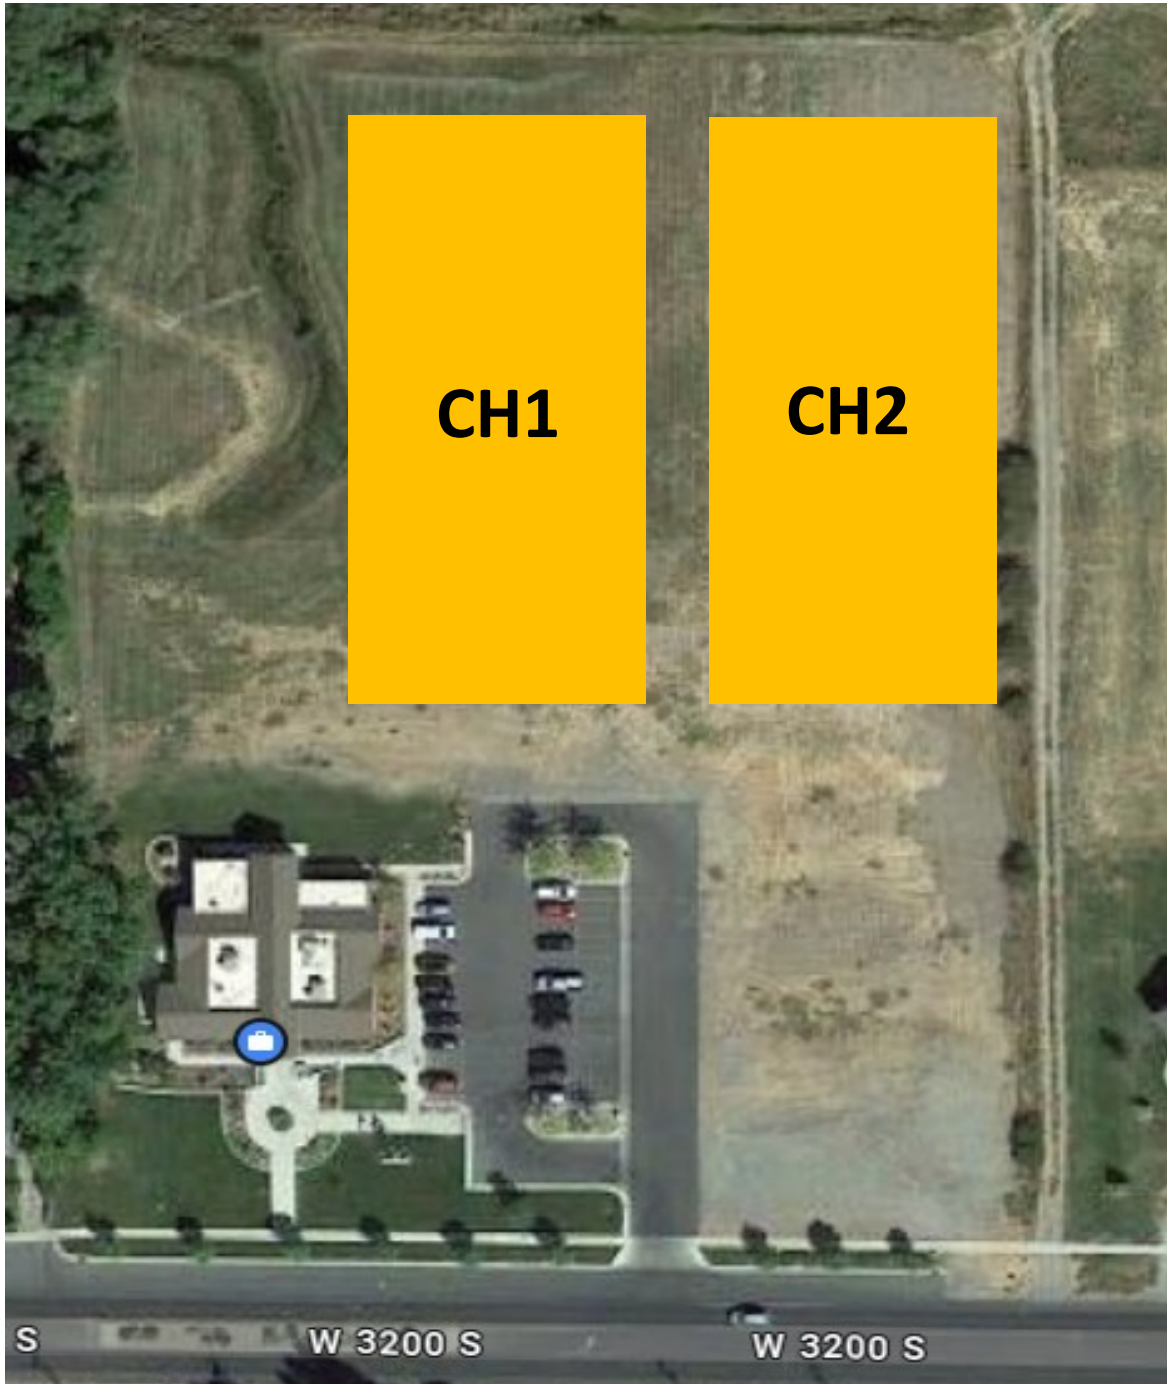

Soccer ELKHORN Park Fields

-  PreK Game/Practice Field
-  Kindergarten, 1st/2nd Grade, 9th-12th Grade Game/Practice Field

750 W 2600 S, Nibley, UT 84321

Soccer CITY HALL Game Fields

■ 3rd & 4th, 5th & 6th Grade Game Field Only