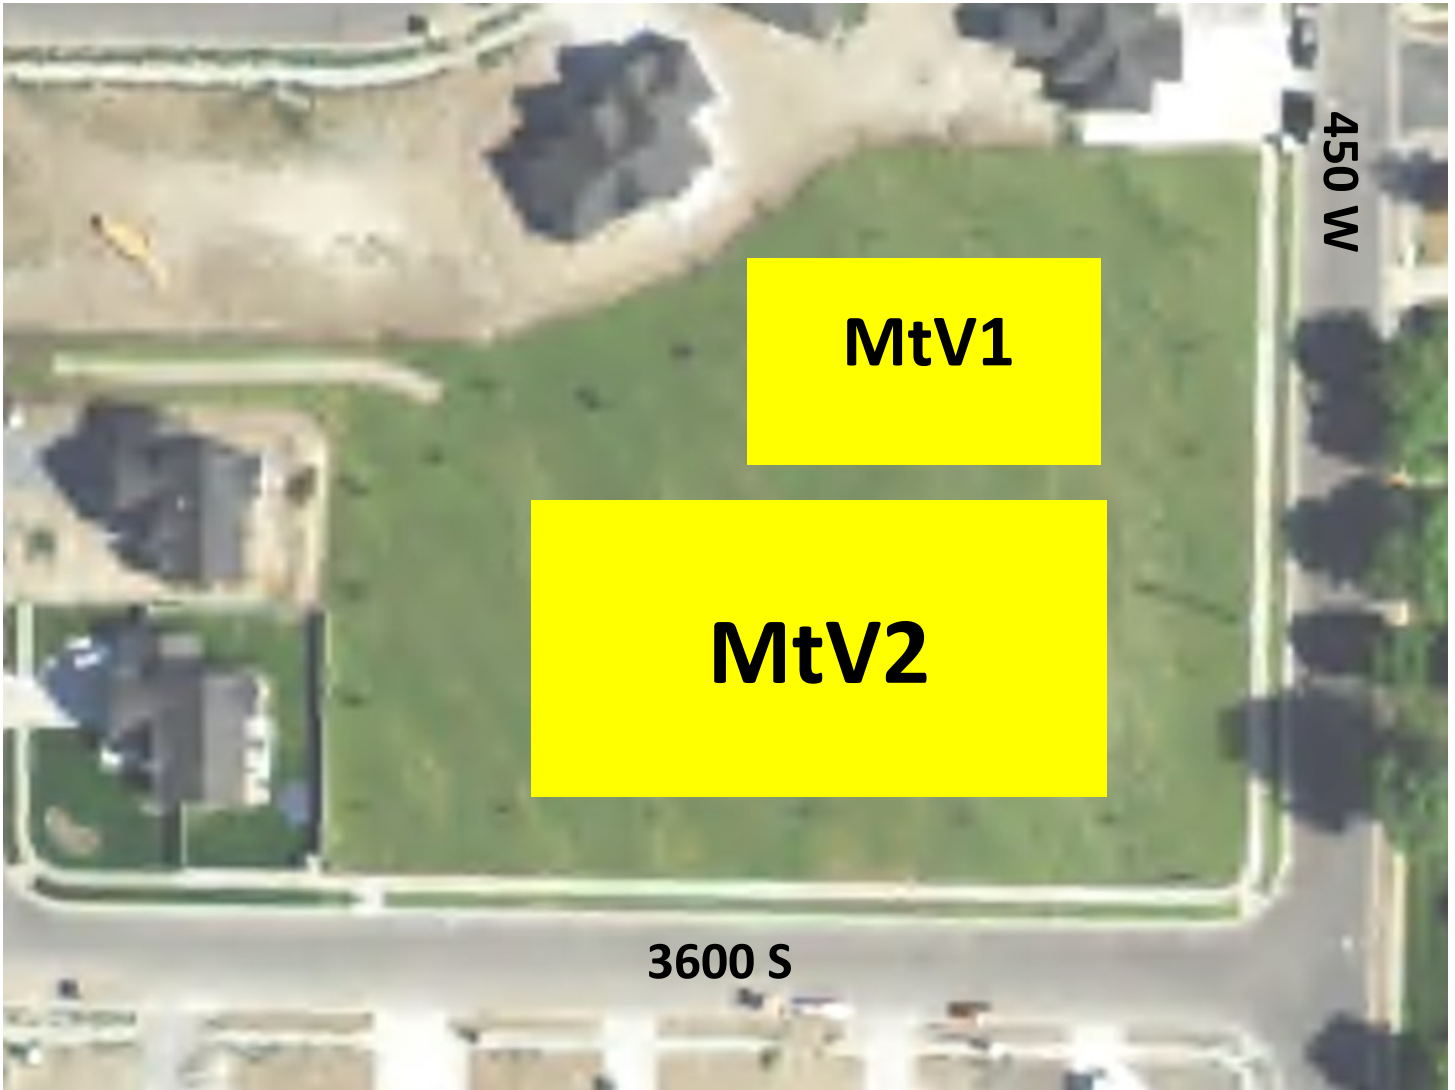

750 W 2600 S, Nibley, UT 84321

Soccer ANHDER PARK Fields

- 3rd & 4th and 5th & 6th Grade Game/Practice Field
- PreK Game/Practice Field

294 W 3200 S, Nibley, UT 84321

Soccer MT. VISTA Park Fields

- Kindergarten & 1st/2nd Grade PRACTICE ONLY field (no lines or goals)
- Flag Football Practice Area