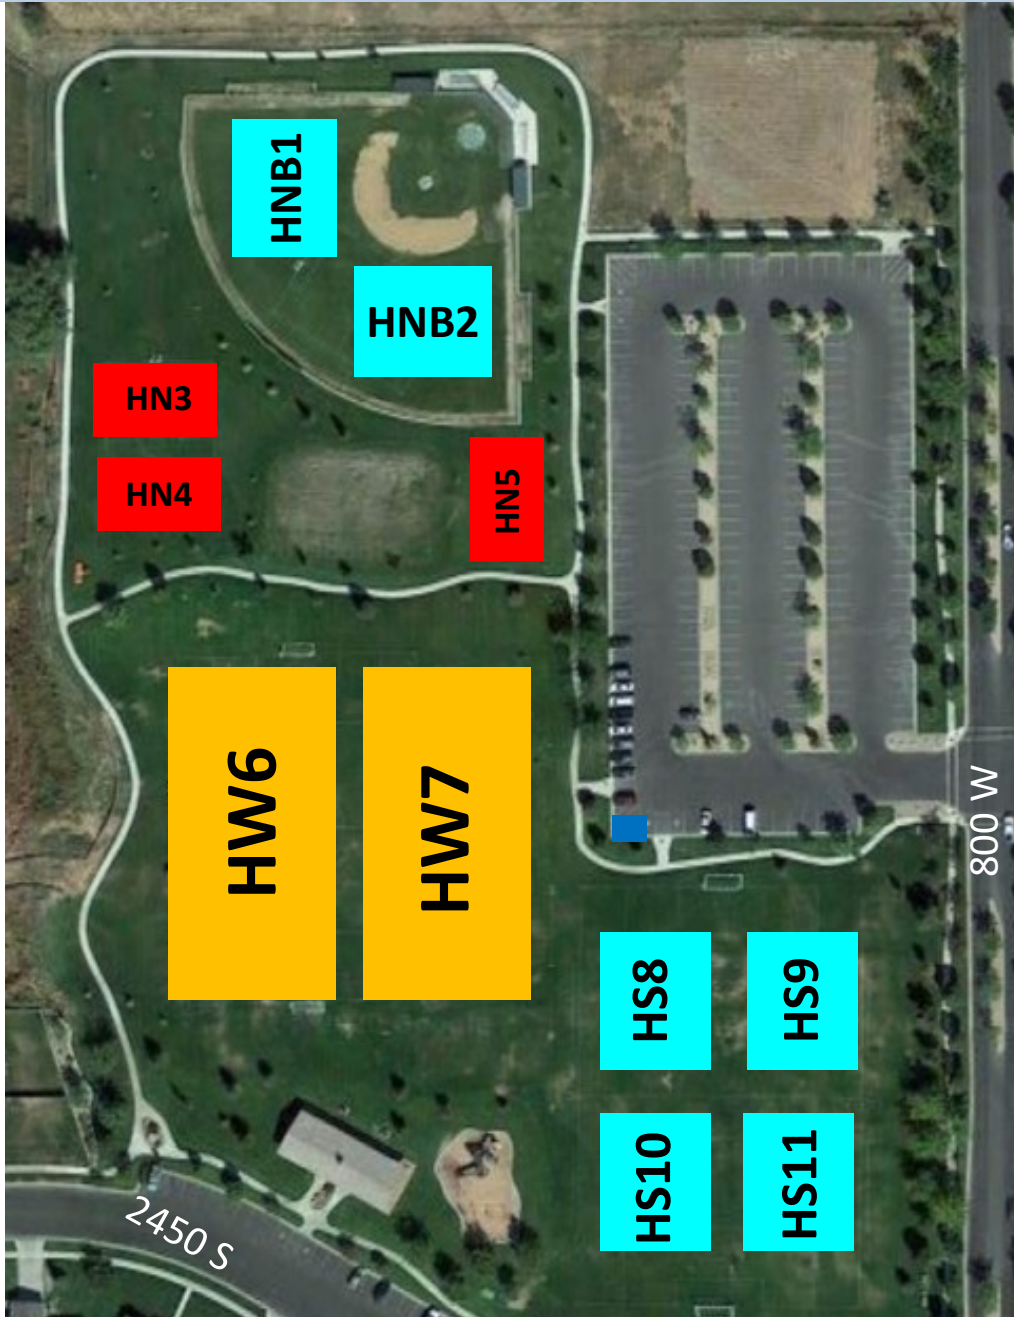

Soccer Virgil Gibbons HERITAGE PARK Fields

- Pre-K Game/Practice Field
- Kindergarten, 1st/2nd, 9th-12th Grade Game/Practice Field
- 3rd & 4th, 5th & 6th Grade Game/Practice Field
- Equipment Box

2456 S 800 W , Nibley, UT 84321

Soccer ELKHORN Park Fields

-  PreK Game/Practice Field
-  Kindergarten, 1st/2nd Grade, 9th-12th Grade Game/Practice Field

750 W 2600 S, Nibley, UT 84321

Soccer CITY HALL Game Fields

■ 3rd & 4th, 5th & 6th Grade Game Field Only