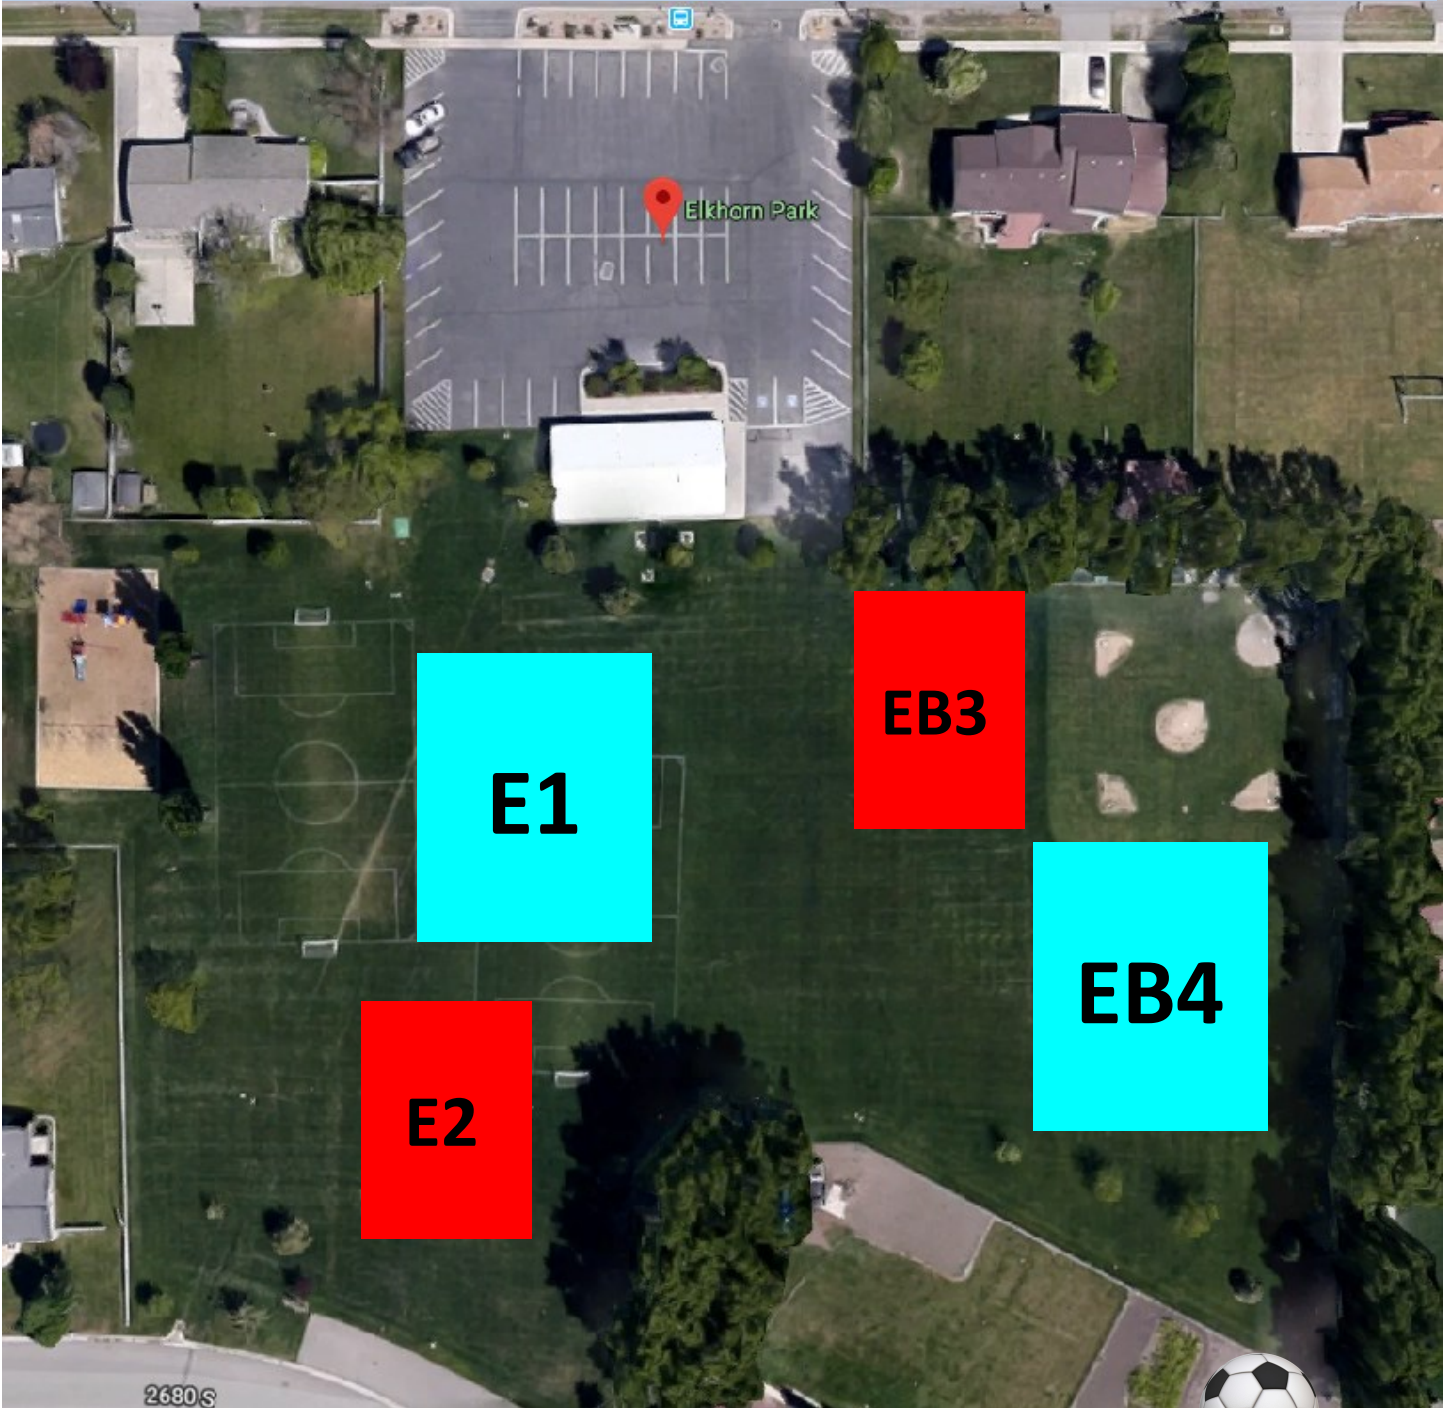

Soccer Virgil Gibbons HERITAGE PARK Fields

- Pre-K Game/Practice Field
- Kindergarten, 1st/2nd, 9th-12th Grade Game/Practice Field
- 3rd & 4th, 5th & 6th Grade Game/Practice Field
- Equipment Box

2456 S 800 W , Nibley, UT 84321

Soccer ELKHORN Park Fields

-  PreK Game/Practice Field
-  Kindergarten, 1st/2nd Grade, 9th-12th Grade Game/Practice Field

750 W 2600 S, Nibley, UT 84321

Soccer CITY HALL Game Fields

■ 3rd & 4th, 5th & 6th Grade Game Field Only

750 W 2600 S, Nibley, UT 84321

Soccer ANHDER PARK Fields

- 3rd & 4th and 5th & 6th Grade Game/Practice Field
- PreK Game/Practice Field

294 W 3200 S, Nibley, UT 84321

Soccer MT. VISTA Park Fields

- Kindergarten & 1st/2nd Grade PRACTICE ONLY field (no lines or goals)
- Flag Football Practice Area