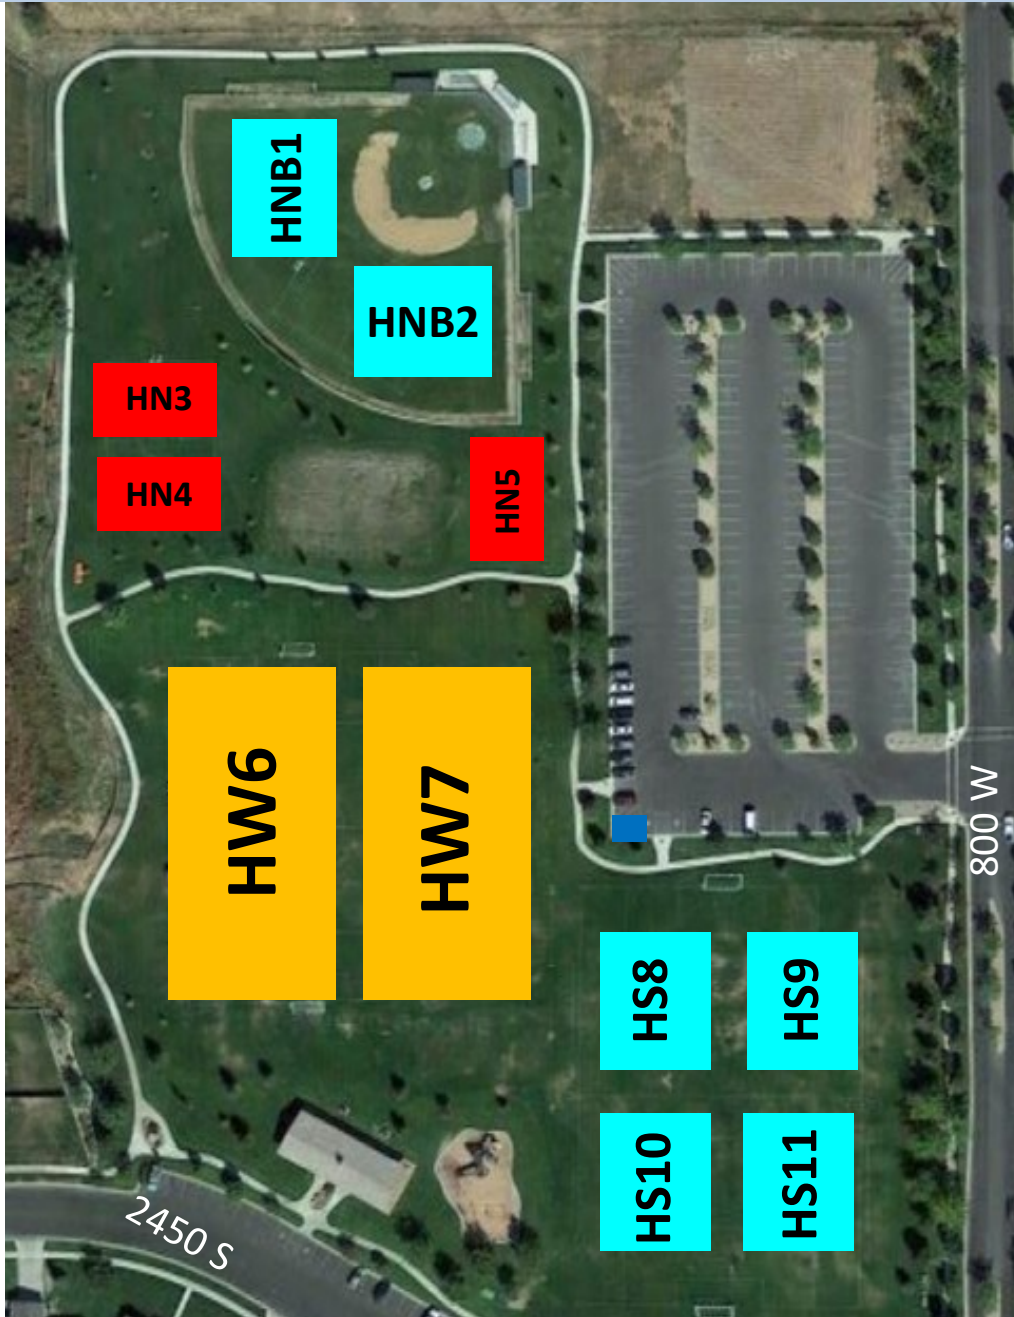

Soccer Virgil Gibbons HERITAGE PARK Fields

-  Pre-K Game/Practice Field
-  Kindergarten, 1st/2nd, 9th-12th Grade Game/Practice Field
-  3rd & 4th, 5th & 6th Grade Game/Practice Field
-  Equipment Box

2456 S 800 W , Nibley, UT 84321

Soccer ELKHORN Park Fields

 PreK Game/Practice Field

 Kindergarten, 1st/2nd Grade, 9th-12th Grade Game/Practice Field

750 W 2600 S, Nibley, UT 84321

Soccer CITY HALL Game Fields

■ 3rd & 4th, 5th & 6th Grade Game Field Only