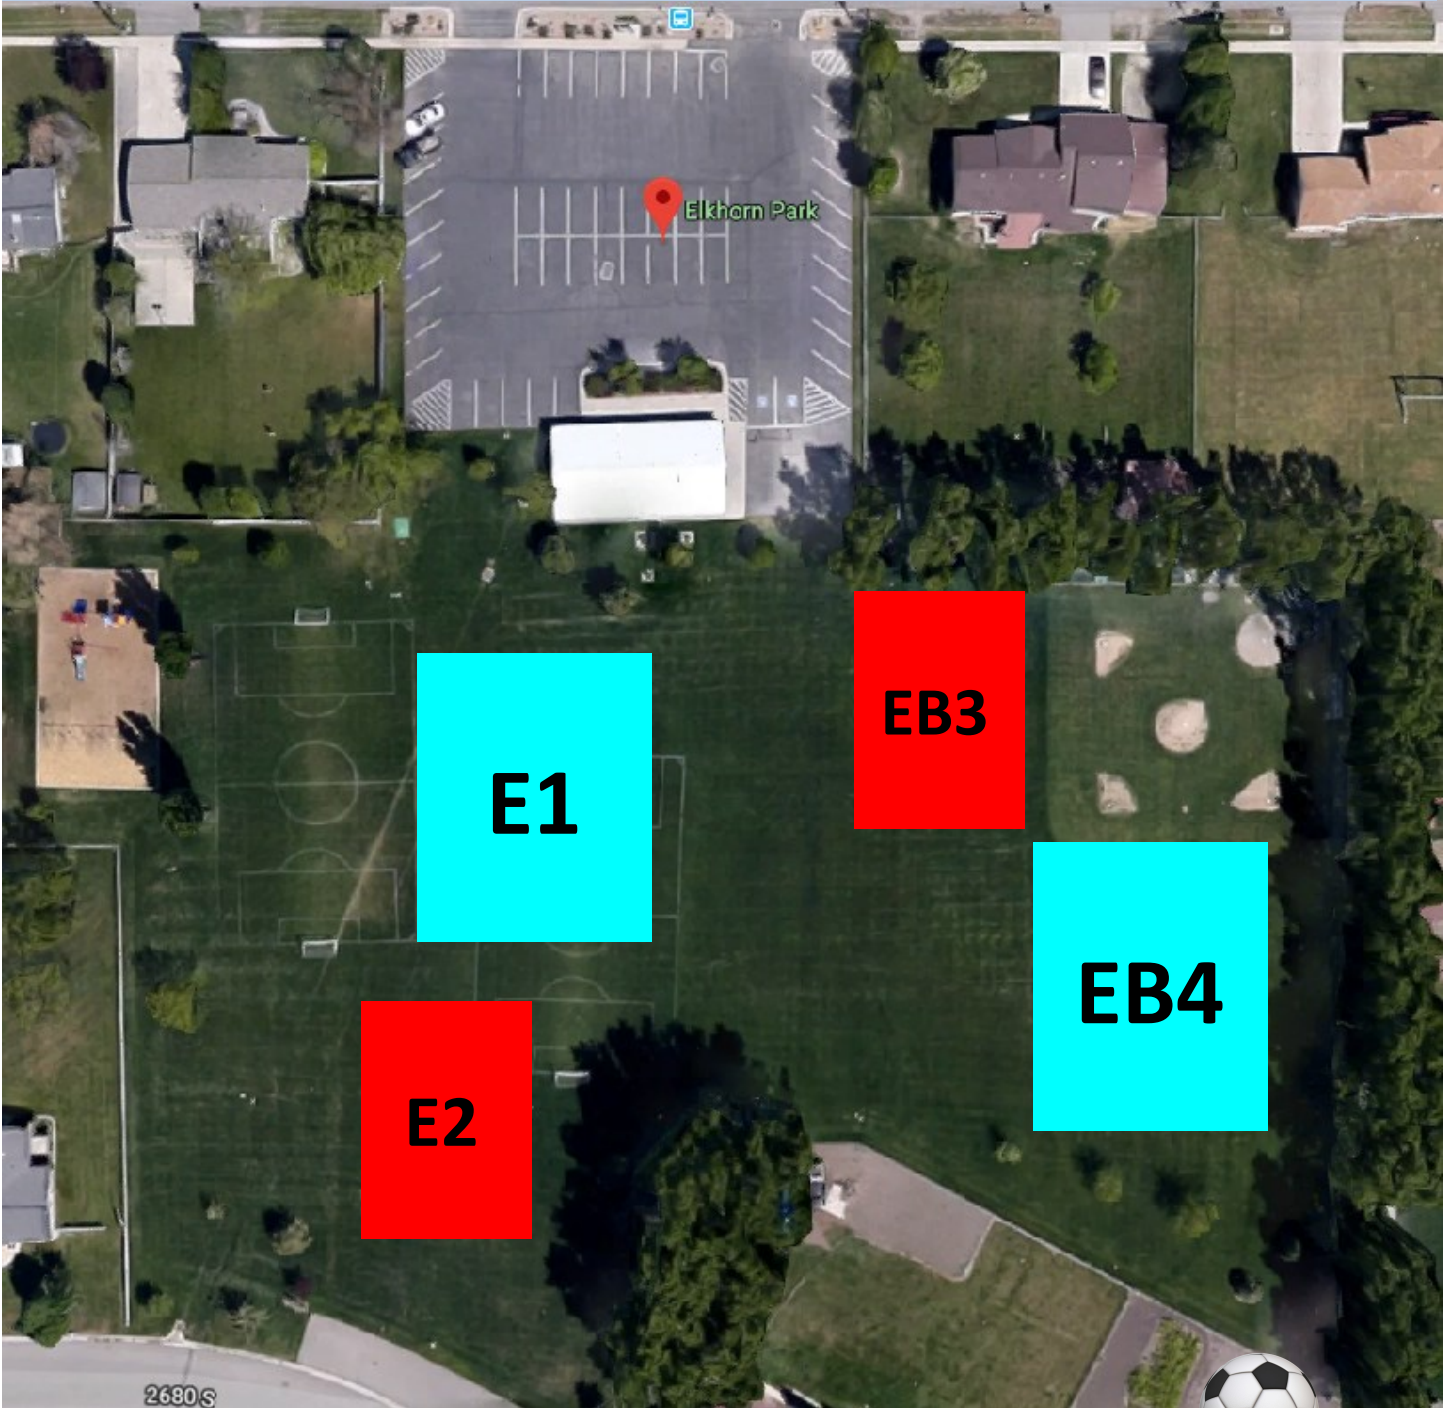

Soccer Virgil Gibbons HERITAGE PARK Fields

-  Pre-K Game/Practice Field
-  Kindergarten, 1st/2nd, 9th-12th Grade Game/Practice Field
-  3rd & 4th, 5th & 6th Grade Game/Practice Field
-  Equipment Box

2456 S 800 W , Nibley, UT 84321

Soccer ELKHORN Park Fields

 PreK Game/Practice Field

 Kindergarten, 1st/2nd Grade, 9th-12th Grade Game/Practice Field

750 W 2600 S, Nibley, UT 84321

Soccer CITY HALL Game Fields

■ 3rd & 4th, 5th & 6th Grade Game Field Only

455 W 3200 S, Nibley, UT 84321

Soccer ANHDER PARK Fields

- 3rd & 4th and 5th & 6th Grade Game/Practice Field
- PreK Game/Practice Field

294 W 3200 S, Nibley, UT 84321

Soccer MT. VISTA Park Fields

- Kindergarten & 1st/2nd Grade PRACTICE ONLY field (no lines or goals)
- Flag Football Practice Area