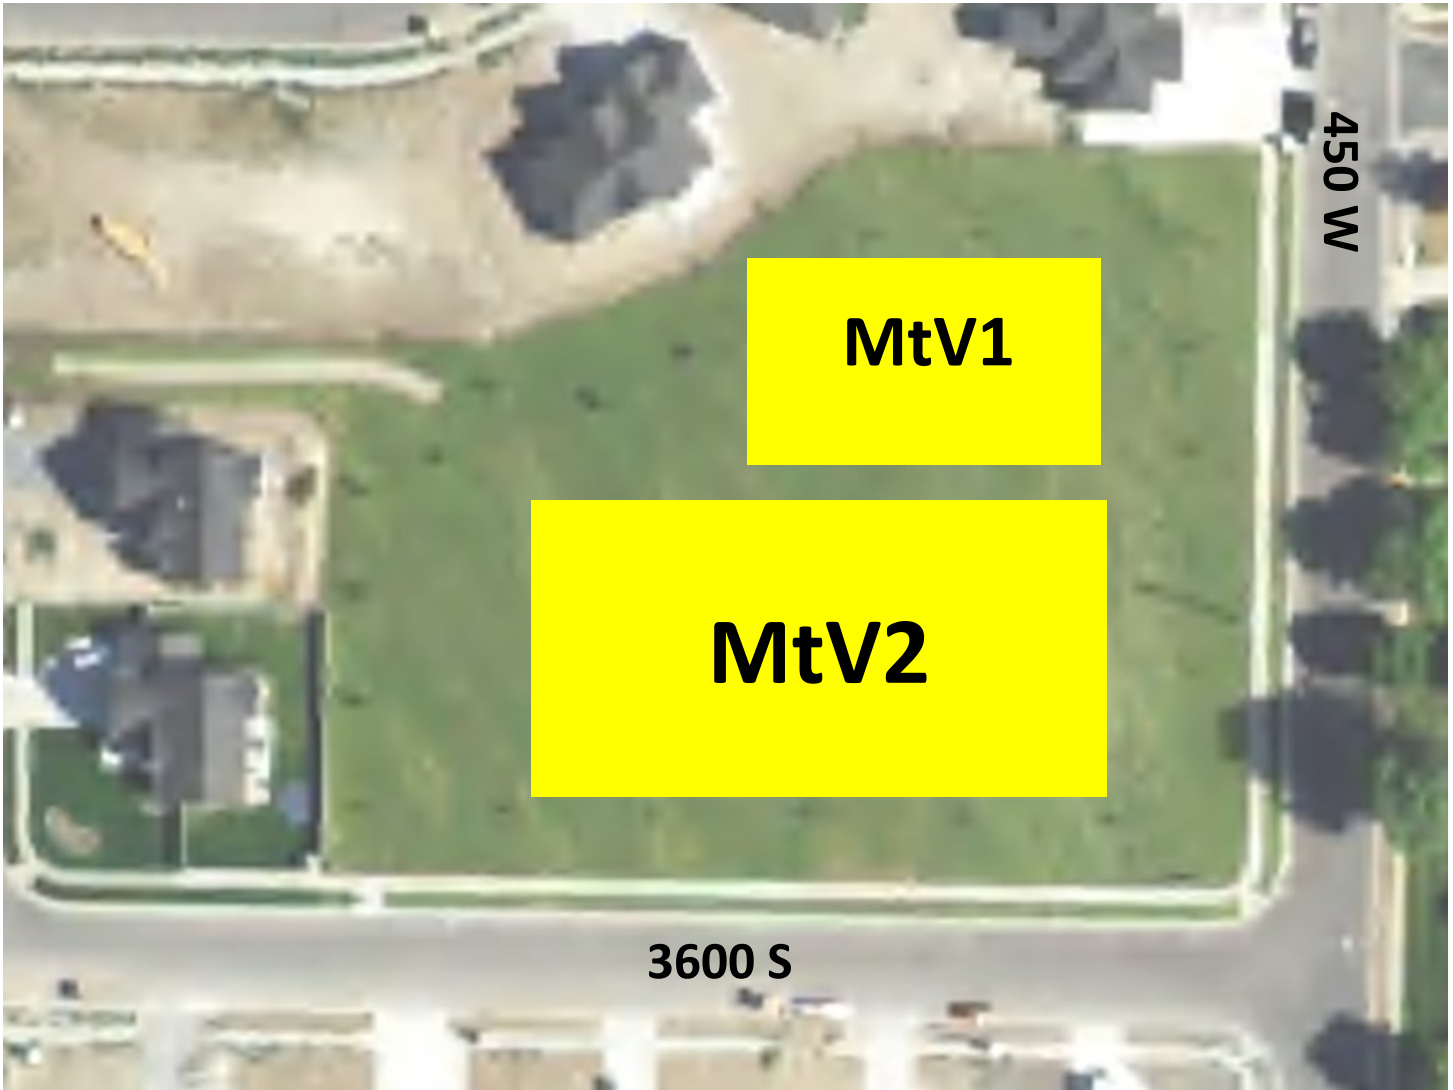

455 W 3200 S, Nibley, UT 84321

Soccer ANHDER PARK Fields

- 3rd & 4th and 5th & 6th Grade Game/Practice Field
- PreK Game/Practice Field

294 W 3200 S, Nibley, UT 84321

Soccer MT. VISTA Park Fields

- Kindergarten & 1st/2nd Grade PRACTICE ONLY field (no lines or goals)
- Flag Football Practice Area