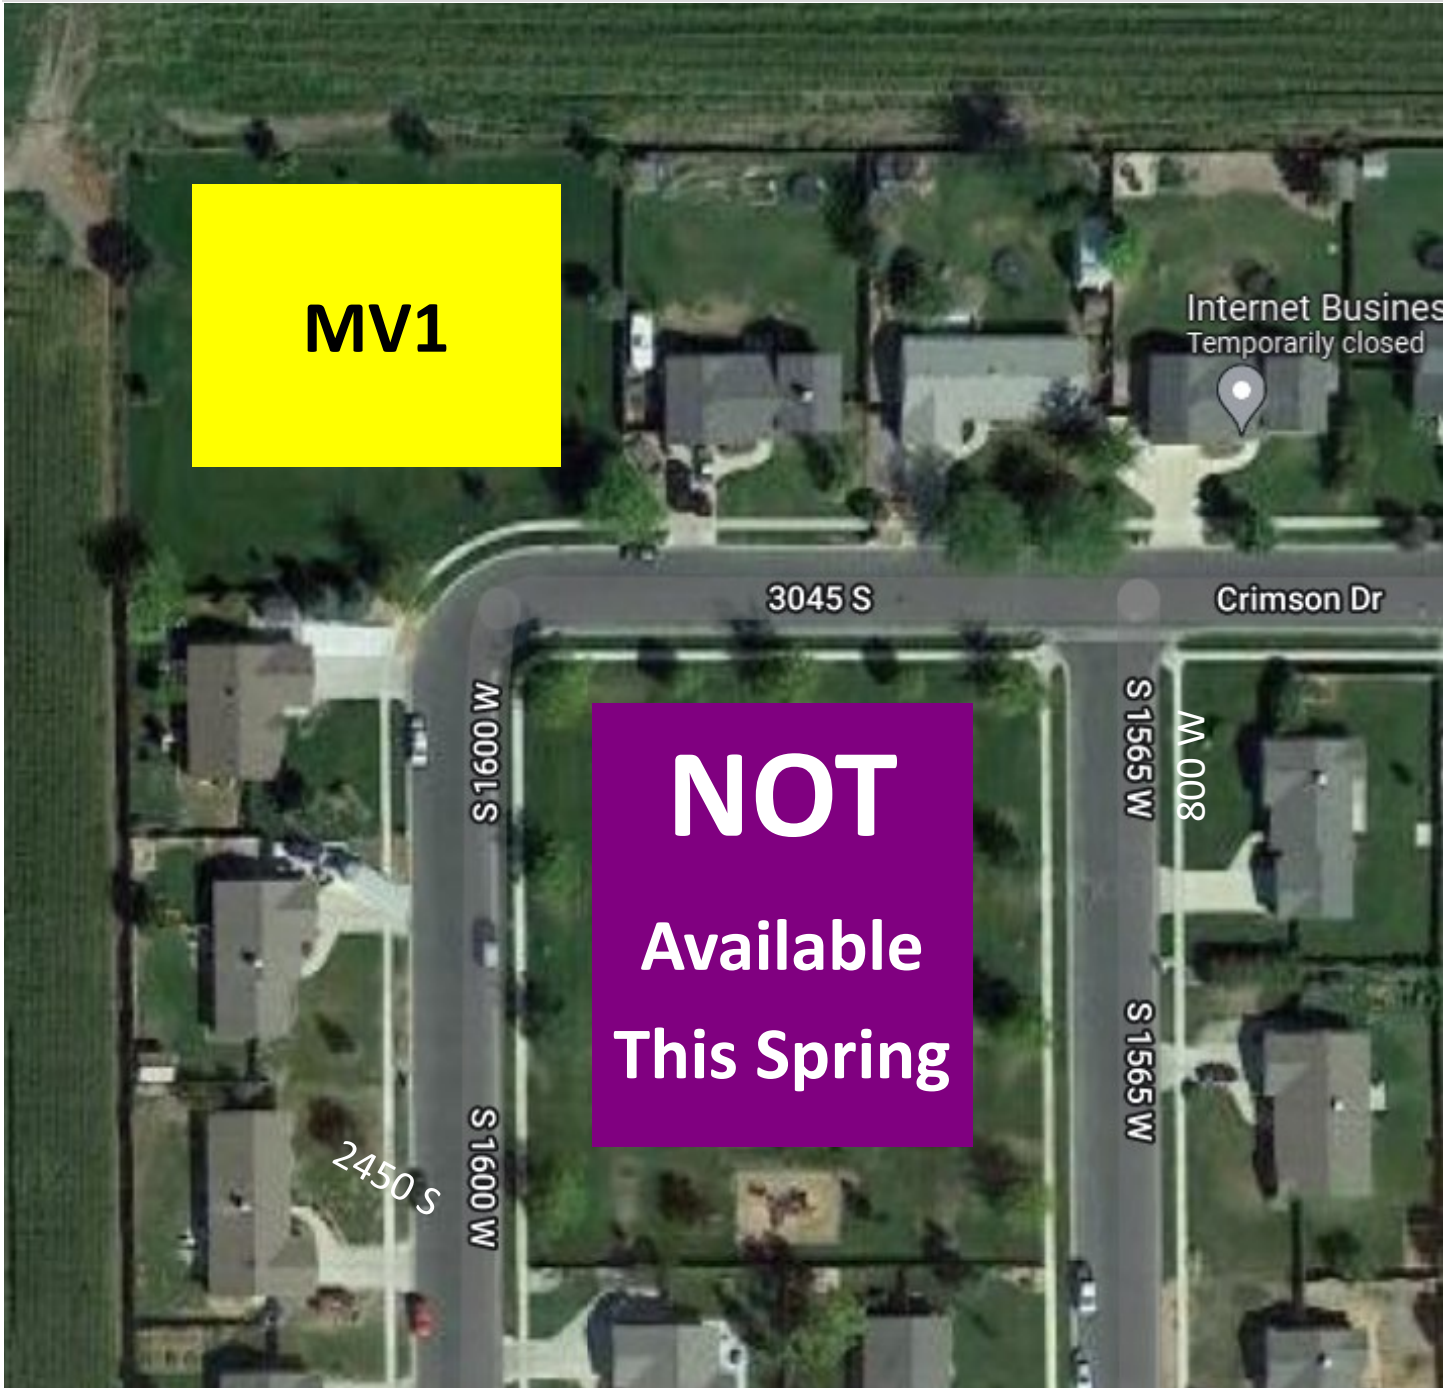

450 W 3600 S, Nibley, UT 84321

Soccer MEADOW VIEW PARK Field

3079 S 1600 W, Nibley, UT 84321

- 14. Soccer Practice Field (No lines or goals)
- 15. Soccer Practice Field (No lines or goals)

Soccer CLEAR CREEK PARK Field