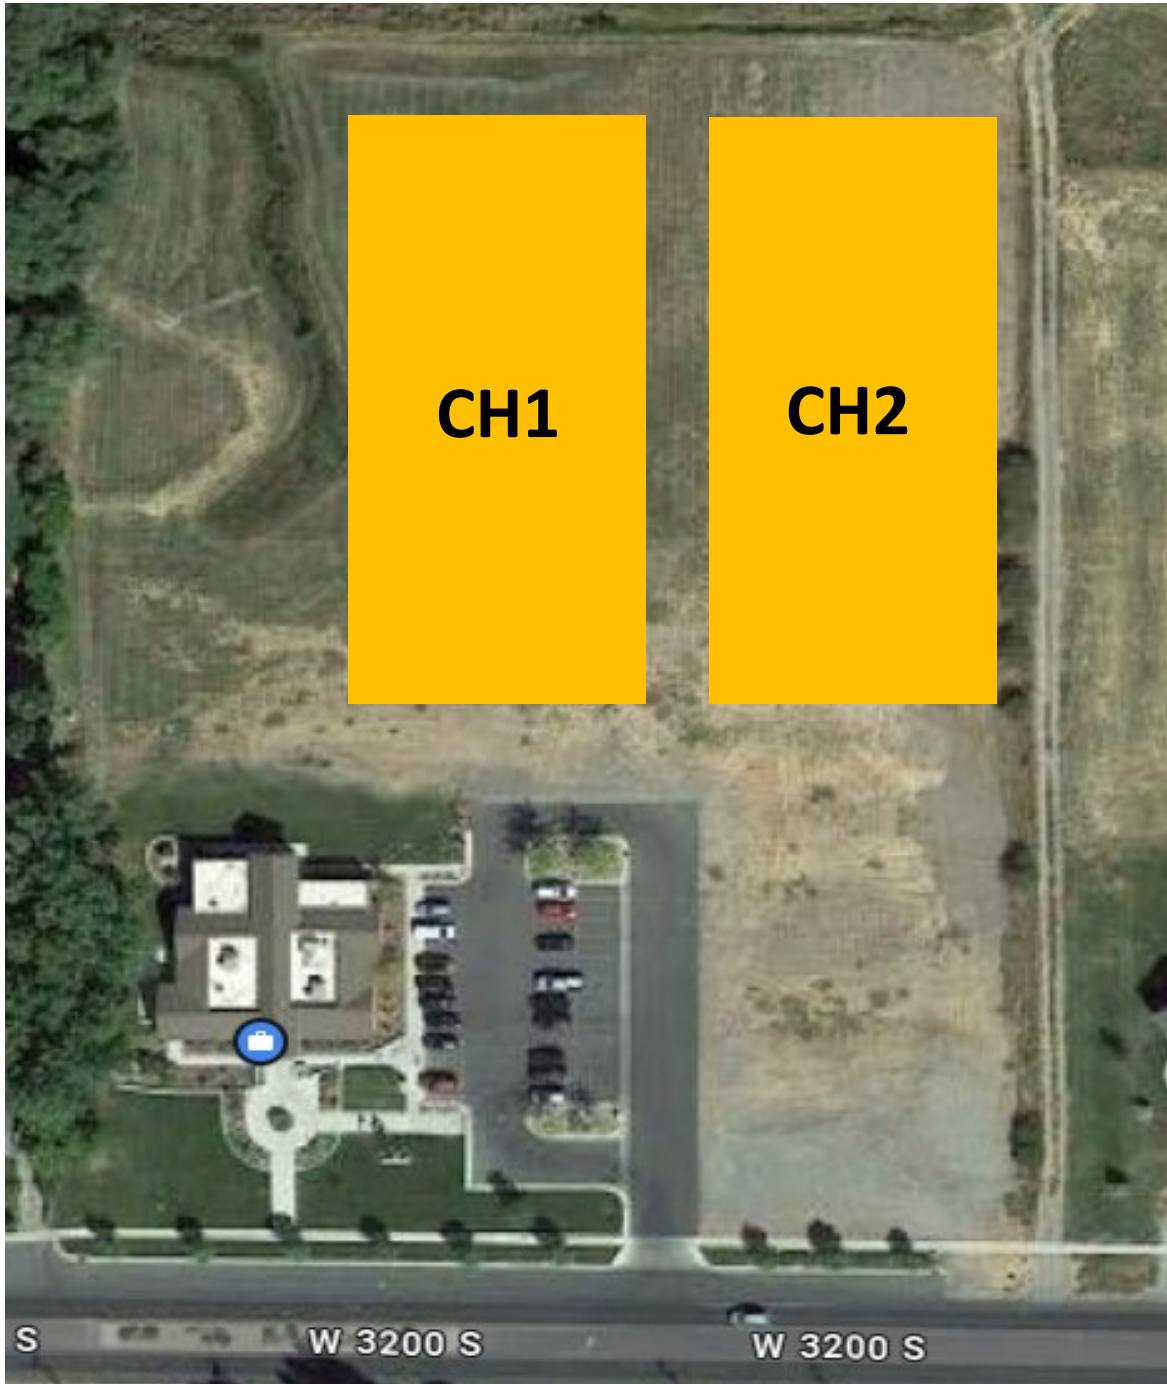

Soccer ELKHORN Park Fields

 PreK Game/Practice Field

 Kindergarten, 1st/2nd Grade, 9th-12th Grade Game/Practice Field

750 W 2600 S, Nibley, UT 84321

Soccer CITY HALL Game Fields

■ 3rd & 4th, 5th & 6th Grade Game Field Only