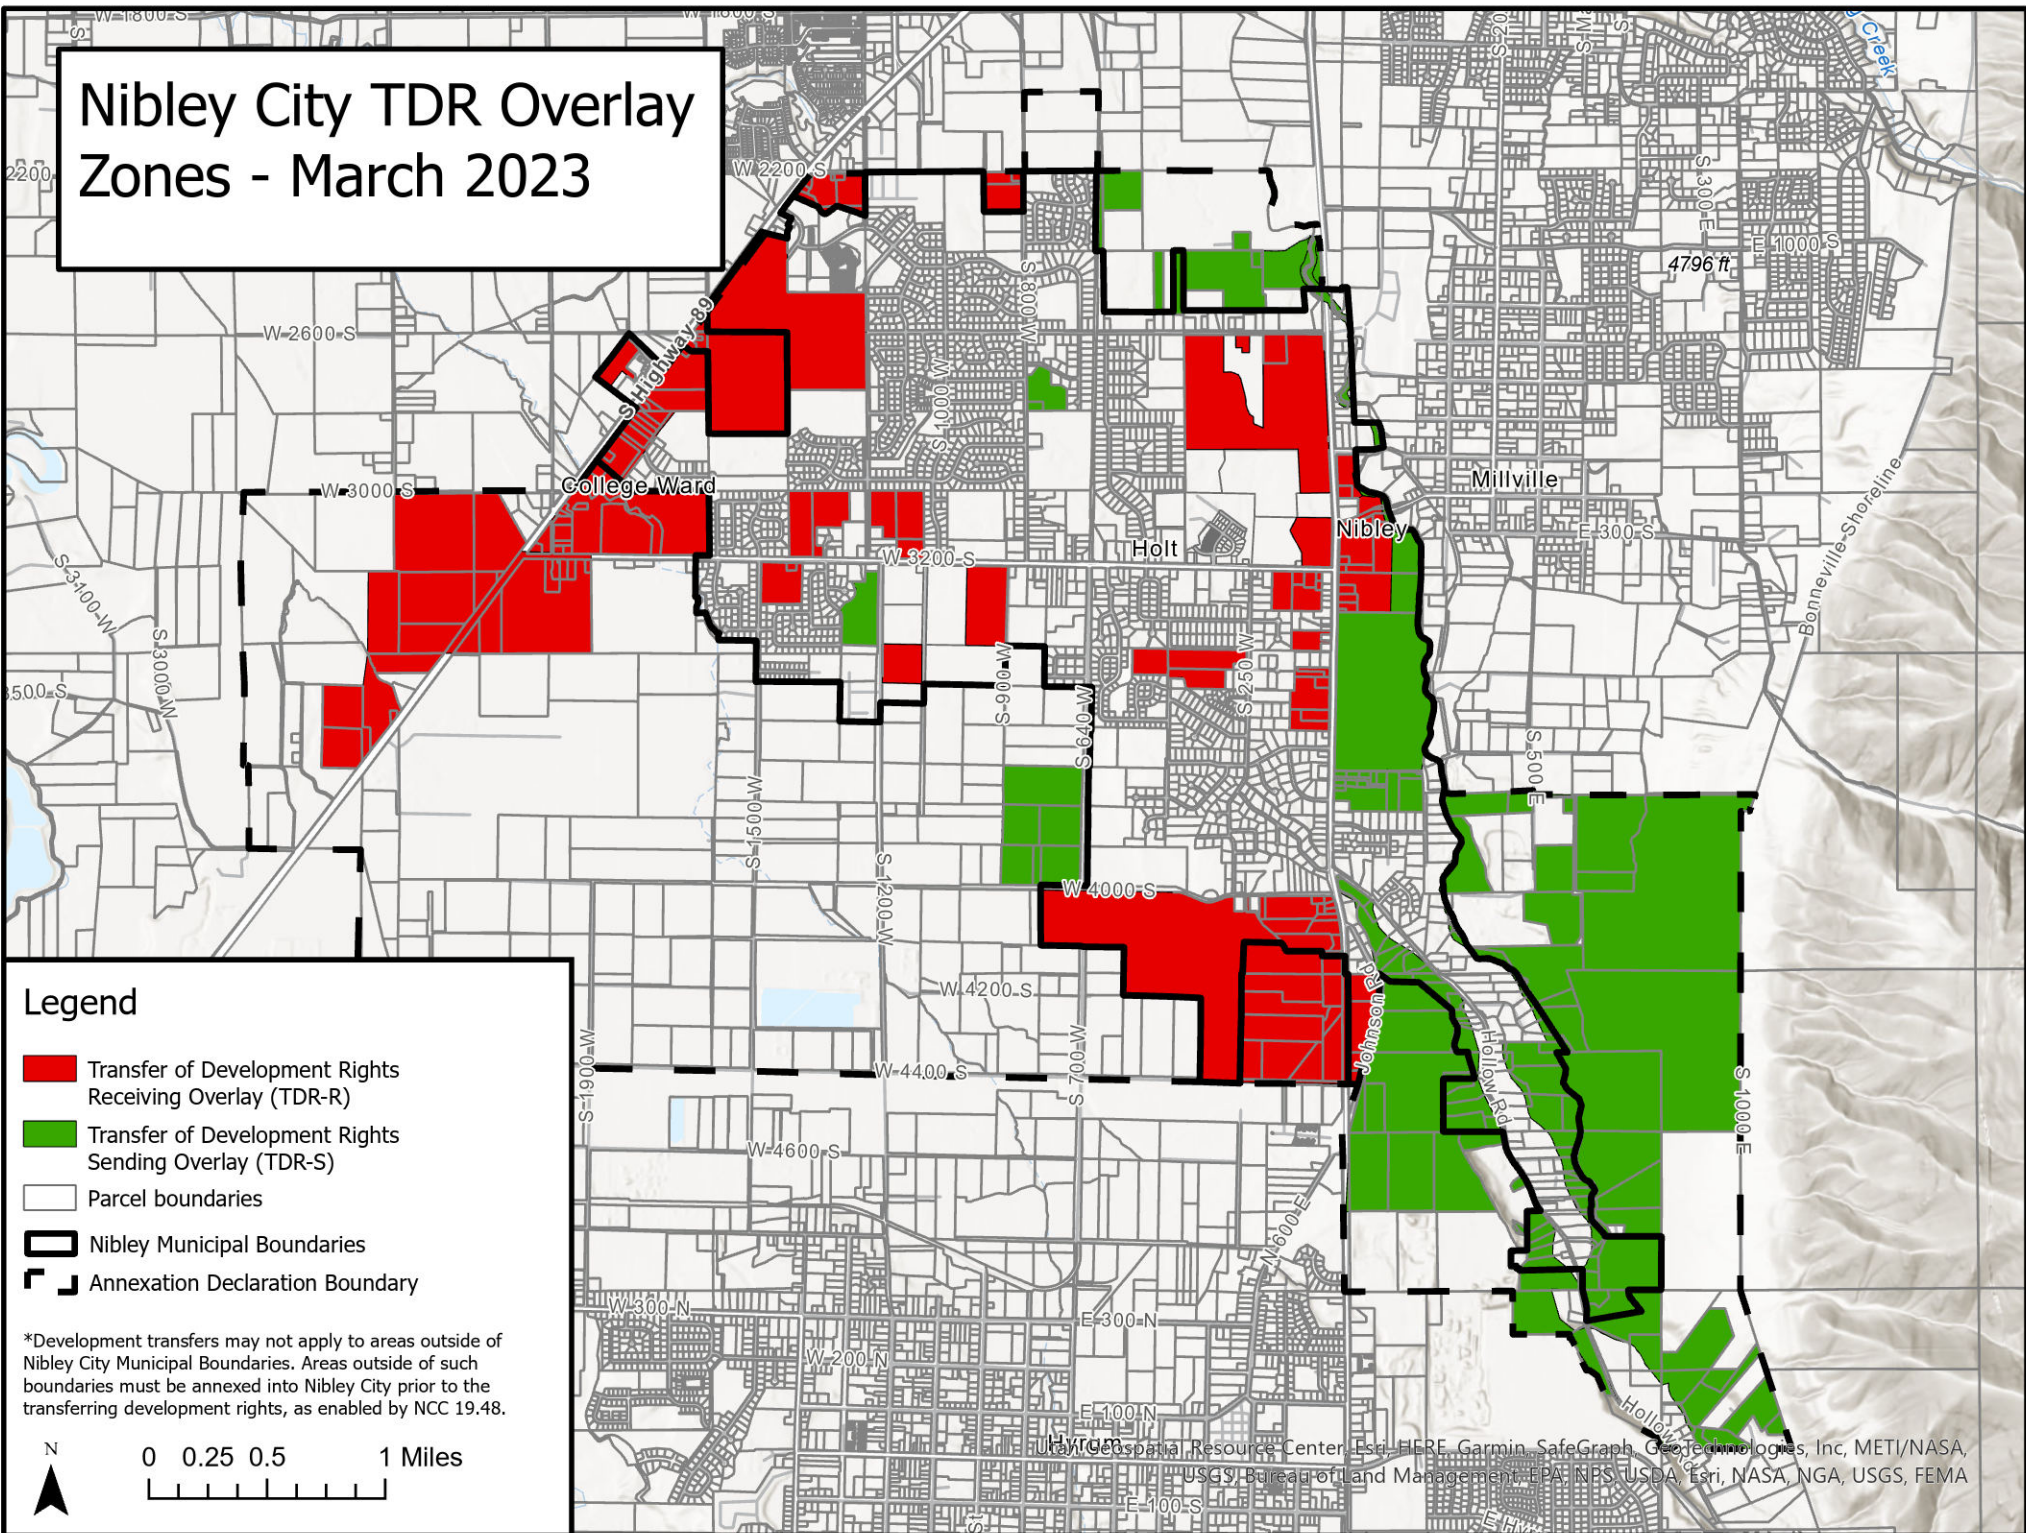

Nibley City TDR Overlay Zones - March 2023

Legend

- Transfer of Development Rights Receiving Overlay (TDR-R)
- Transfer of Development Rights Sending Overlay (TDR-S)
- Parcel boundaries
- Nibley Municipal Boundaries
- Annexation Declaration Boundary

*Development transfers may not apply to areas outside of Nibley City Municipal Boundaries. Areas outside of such boundaries must be annexed into Nibley City prior to the transferring development rights, as enabled by NCC 19.48.