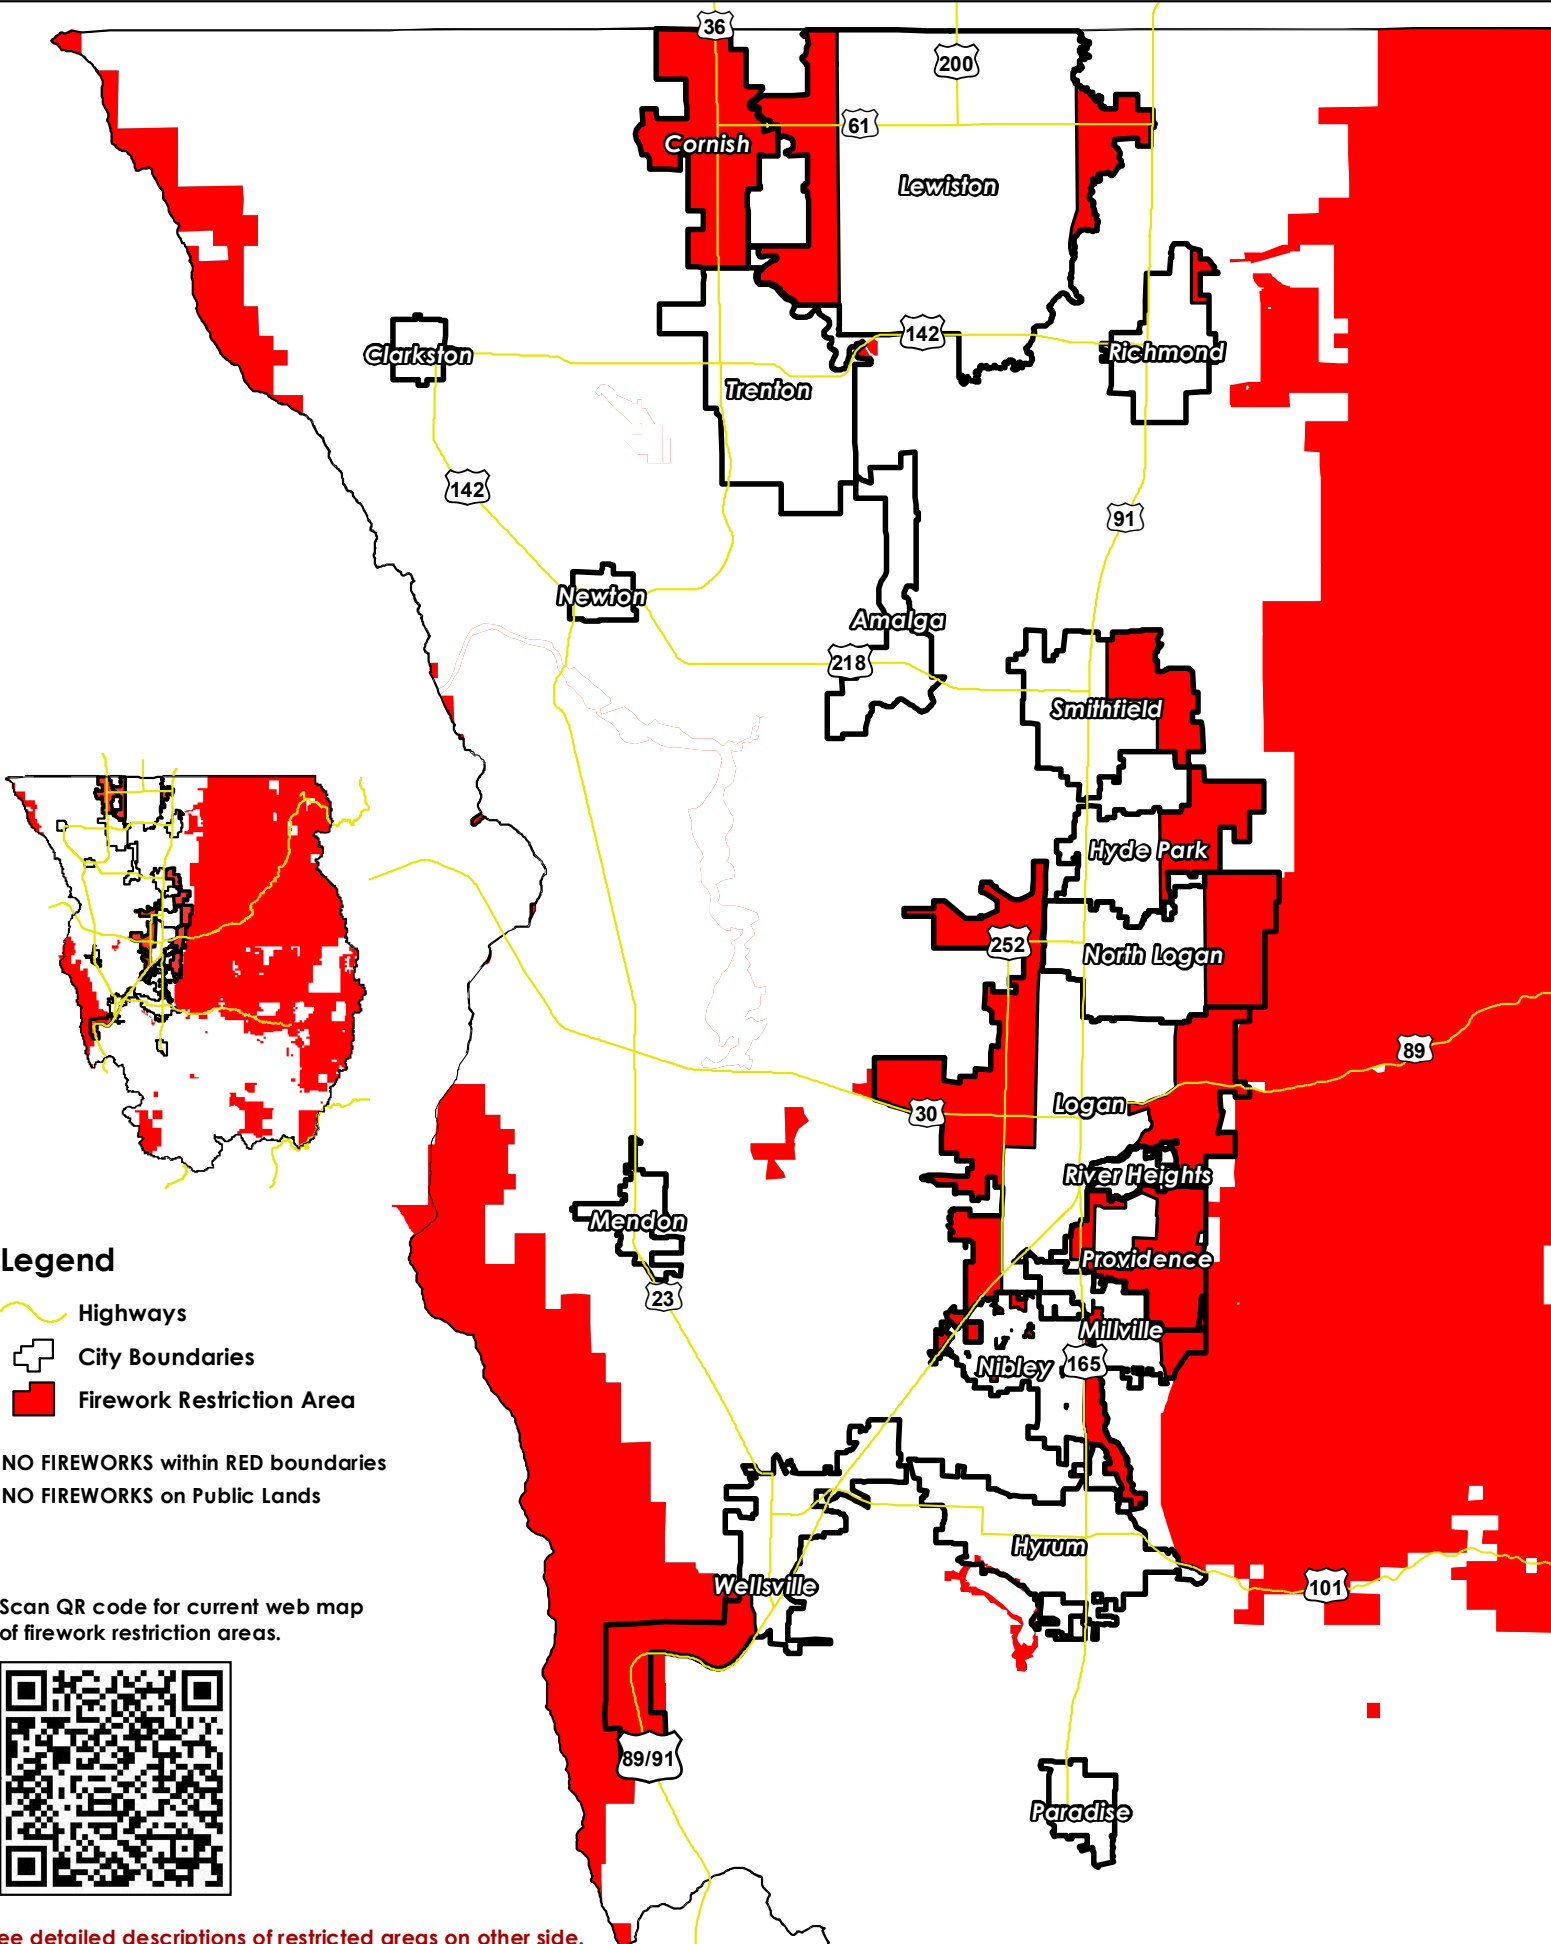

Cache County Firework Restriction Areas 2022

Legend

- Highways
- City Boundaries
- Firework Restriction Area

NO FIREWORKS within RED boundaries
NO FIREWORKS on Public Lands

Scan QR code for current web map of firework restriction areas.

Clarkston: No Firework Restrictions.

Cornish: All areas within Cornish city limits.

Hyde Park: All areas East of 400 East.

Hyrum: No Firework Restrictions.

Lewiston: All areas East of 800 East and all areas West of 2400 West.

Logan: Restrictions below

East Bench Closure

- East side of 1200 East from the north city boundary to Hwy 89.
- South side of Hwy 89, from 1200 east to 600 east, north side of Canyon Road from 600 east to Crockett Avenue.
- East side of Crockett Avenue from Canyon Road to Riverside Drive, continuing the east side of Riverside Drive to Mountain Road, continuing the east side of the Logan River to Stewart Nature Park.
- The north and east side of the Logan City boundary from Stewart Nature Park to the southern city boundary.

West Closure

- West side of 600 west from the north city boundary, to 200 south.
- North side of 200 south from 600 west to 1000 west.
- West side of 1000 west from 200 south to the south city boundary.