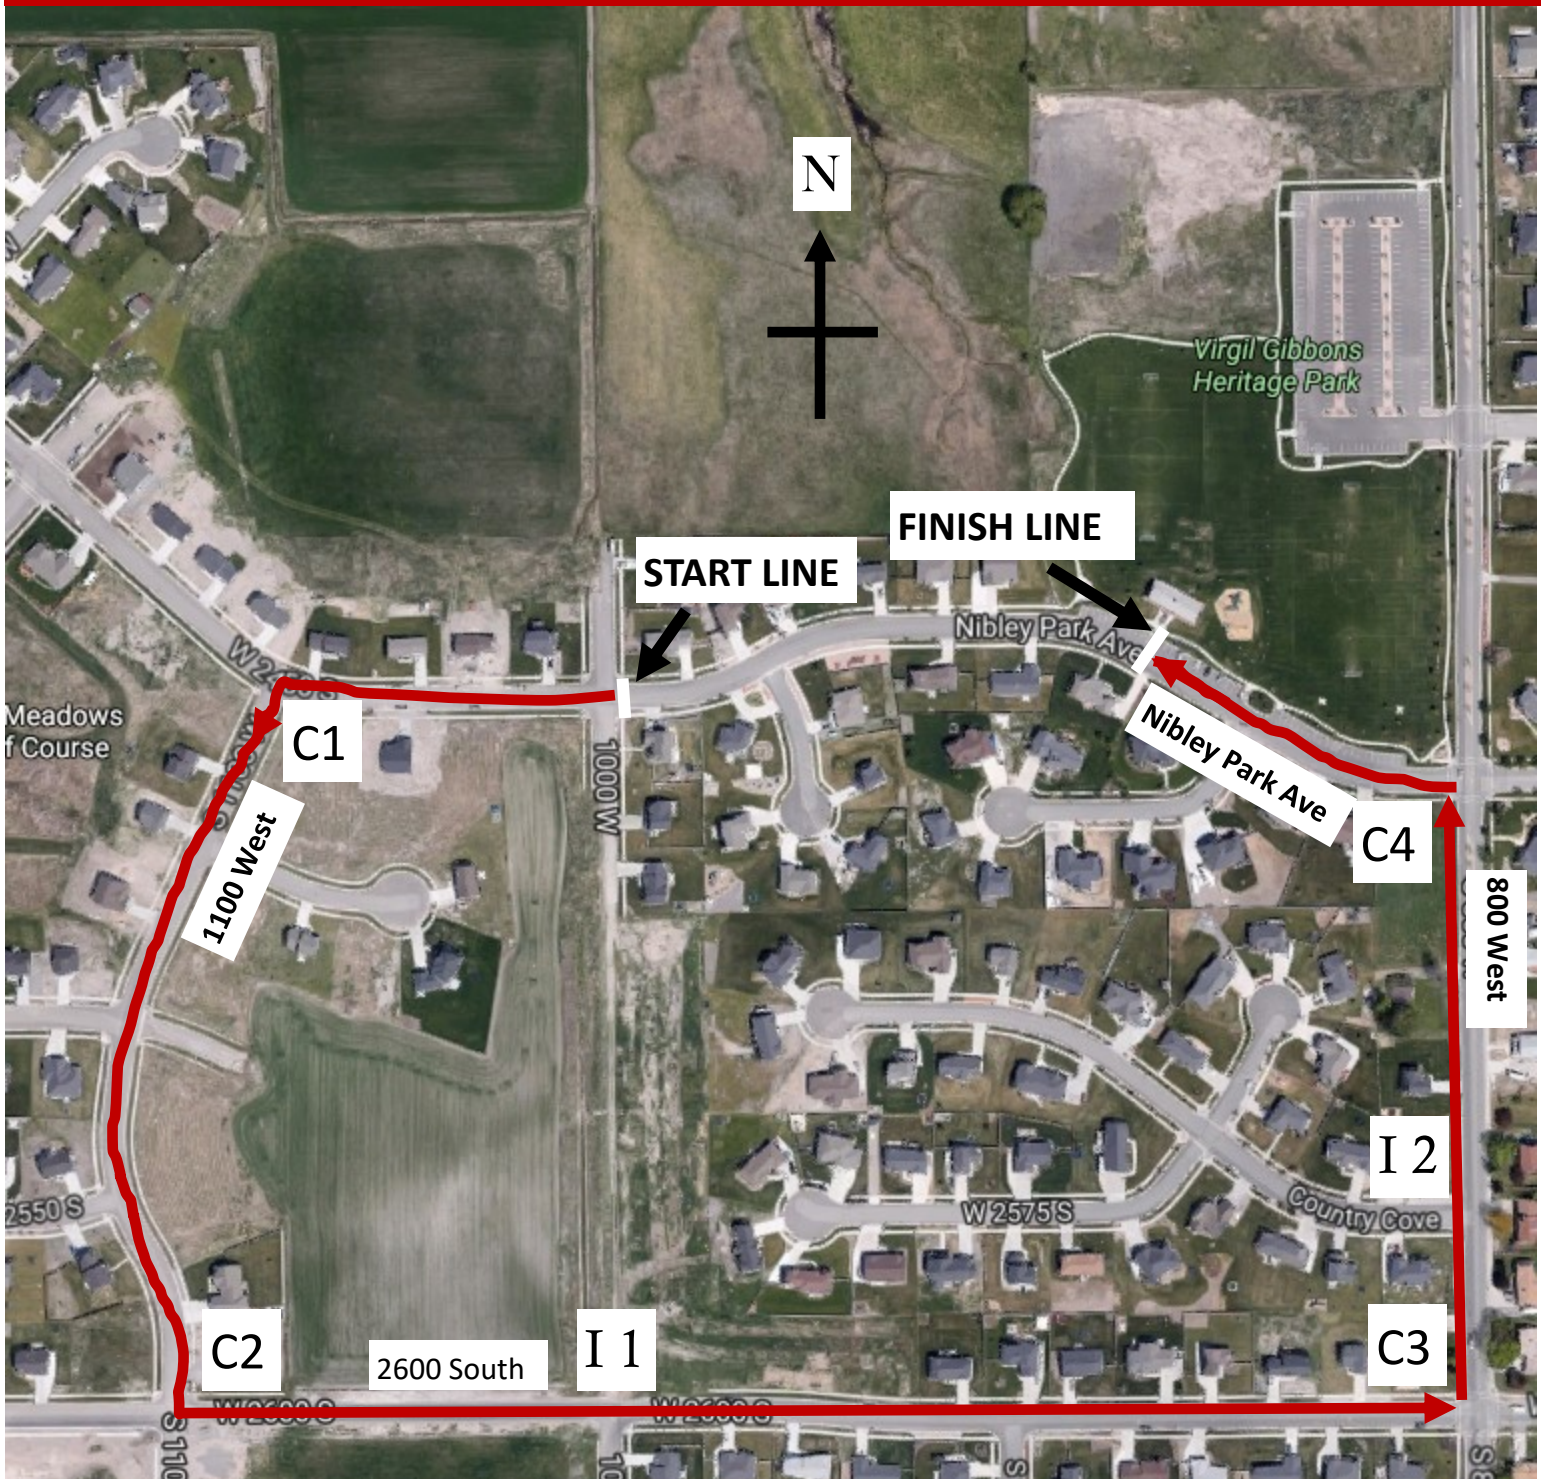

Nibley 100 Yard Dash Course

Starts @:

East of Playground

Finishes @:

In front of Heritage Park Pavilion
on Nibley Park Ave

Volunteer Stations:

C 1 - C 2 Corners

Virgil Gibbons Heritage Park
2456 South 800 West

Nibley 400 M (1/4 Mile) Course

Starts @:

West of Soccer Field

Finishes @:

In front of Heritage Park Pavilion
on Nibley Park Ave

Volunteer Stations:

C 1 - C 3 Corners

Virgil Gibbons Heritage Park
2456 South 800 West

Nibley 800 M (1/2 Mile) Course

Starts @:

North of Soccer Field

Finishes @:

In front of Heritage Park
Pavilion on Nibley Park Ave

Volunteer Stations:

C 1 - C 6 Corners

Virgil Gibbons Heritage Park
2456 South 800 West

Nibley 1 Mile Course

Starts @:
Nibley Park Ave and 1000 West (heads West)
Finishes @:
Heritage Park Pavilion on Nibley Park Ave

Virgil Gibbons Heritage Park
2456 South 800 West

Volunteer Stations:

- C 1 - C 4 Corners
- I 1 - I 2 Intersections