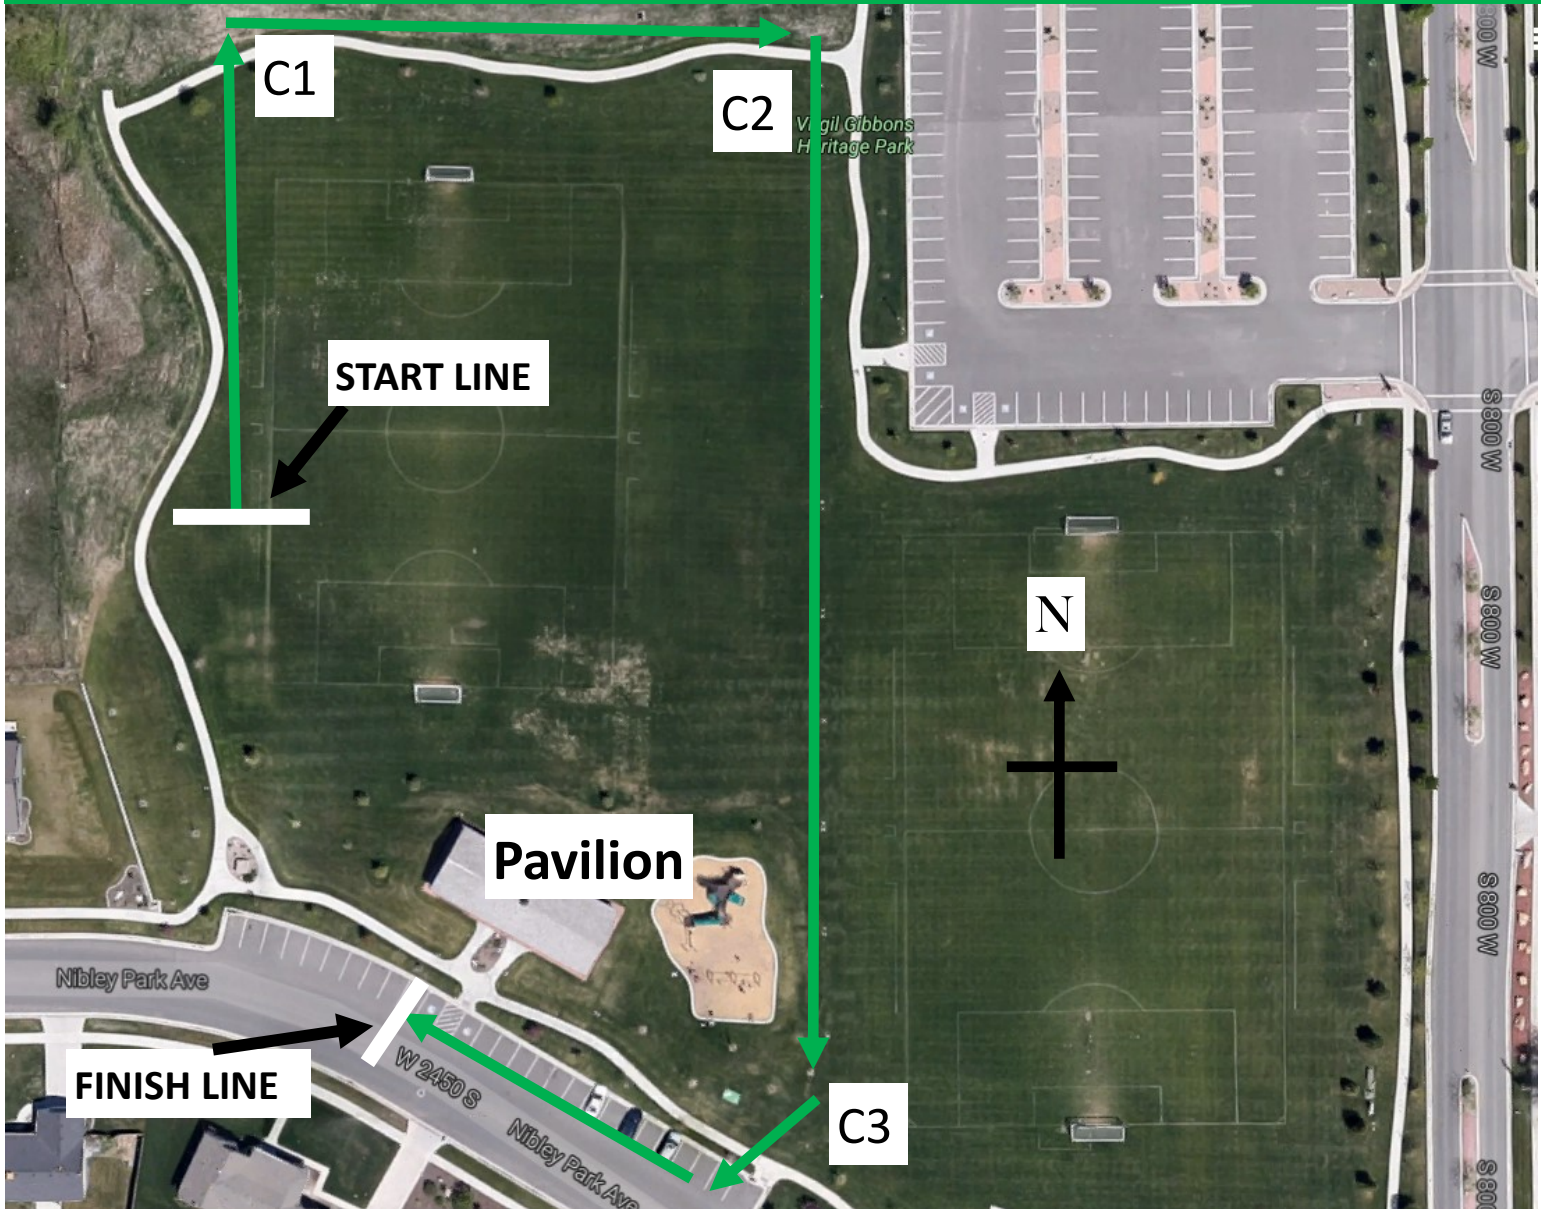

Nibley 100 Yard Dash Course

Starts @:

East of Playground

Finishes @:

In front of Heritage Park Pavilion
on Nibley Park Ave

Volunteer Stations:

C 1 - C 2 Corners

Virgil Gibbons Heritage Park
2456 South 800 West

Nibley 400 M (1/4 Mile) Course

Starts @:

West of Soccer Field

Finishes @:

In front of Heritage Park Pavilion
on Nibley Park Ave

Volunteer Stations:

C 1 - C 3 Corners

Virgil Gibbons Heritage Park
2456 South 800 West

Nibley 800 M (1/2 Mile) Course

Starts @:

North of Soccer Field

Finishes @:

In front of Heritage Park
Pavilion on Nibley Park Ave

Volunteer Stations:

C 1 - C 6 Corners

Virgil Gibbons Heritage Park
2456 South 800 West

Nibley 1 Mile Course

Starts @:
Nibley Park Ave and 1000 West (heads West)
Finishes @:
Heritage Park Pavilion on Nibley Park Ave

Virgil Gibbons Heritage Park
2456 South 800 West

Volunteer Stations:

- C 1 - C 4 Corners
- I 1 - I 2 Intersections