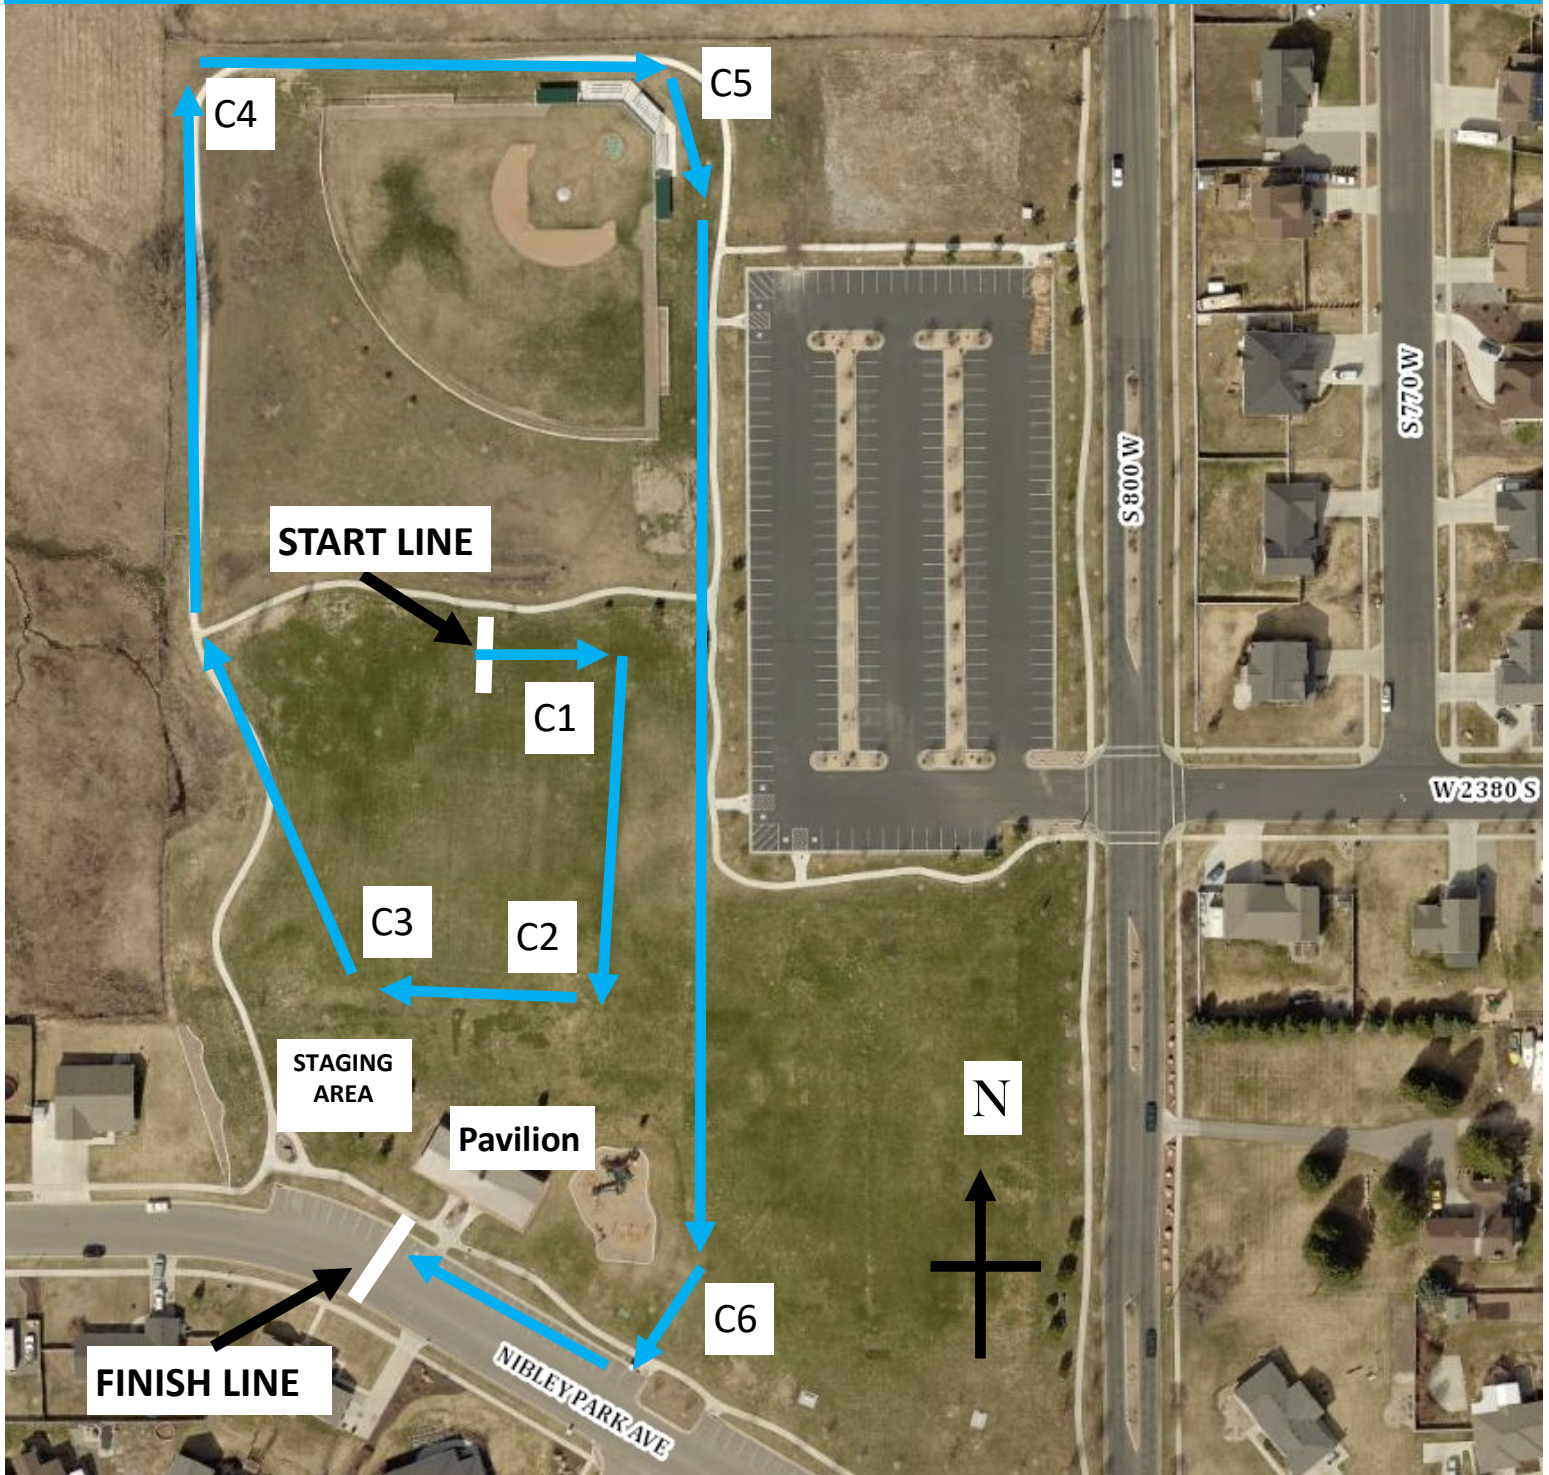

Nibley 100 Yard Dash Course

Starts @:

East of Playground

Finishes @:

In front of Heritage Park Pavilion
on Nibley Park Ave

Volunteer Stations:

C 1 - C 2 Corners

Virgil Gibbons Heritage Park
2456 South 800 West

Nibley 400 M (1/4 Mile) Course

Starts @:

West of Soccer Field

Finishes @:

In front of Heritage Park Pavilion
on Nibley Park Ave

Volunteer Stations:

C 1 - C 3 Corners

Virgil Gibbons Heritage Park
2456 South 800 West

Nibley 800 M (1/2 Mile) Course

Starts @:

North of Soccer Field

Finishes @:

In front of Heritage Park
Pavilion on Nibley Park Ave

Volunteer Stations:

C 1 - C 6 Corners

Virgil Gibbons Heritage Park
2456 South 800 West

Nibley 1 Mile Course

Starts @:
Nibley Park Ave and 1000 West (heads West)
Finishes @:
Heritage Park Pavilion on Nibley Park Ave

Virgil Gibbons Heritage Park
2456 South 800 West

Volunteer Stations:

- C 1 - C 4 Corners
- I 1 - I 2 Intersections