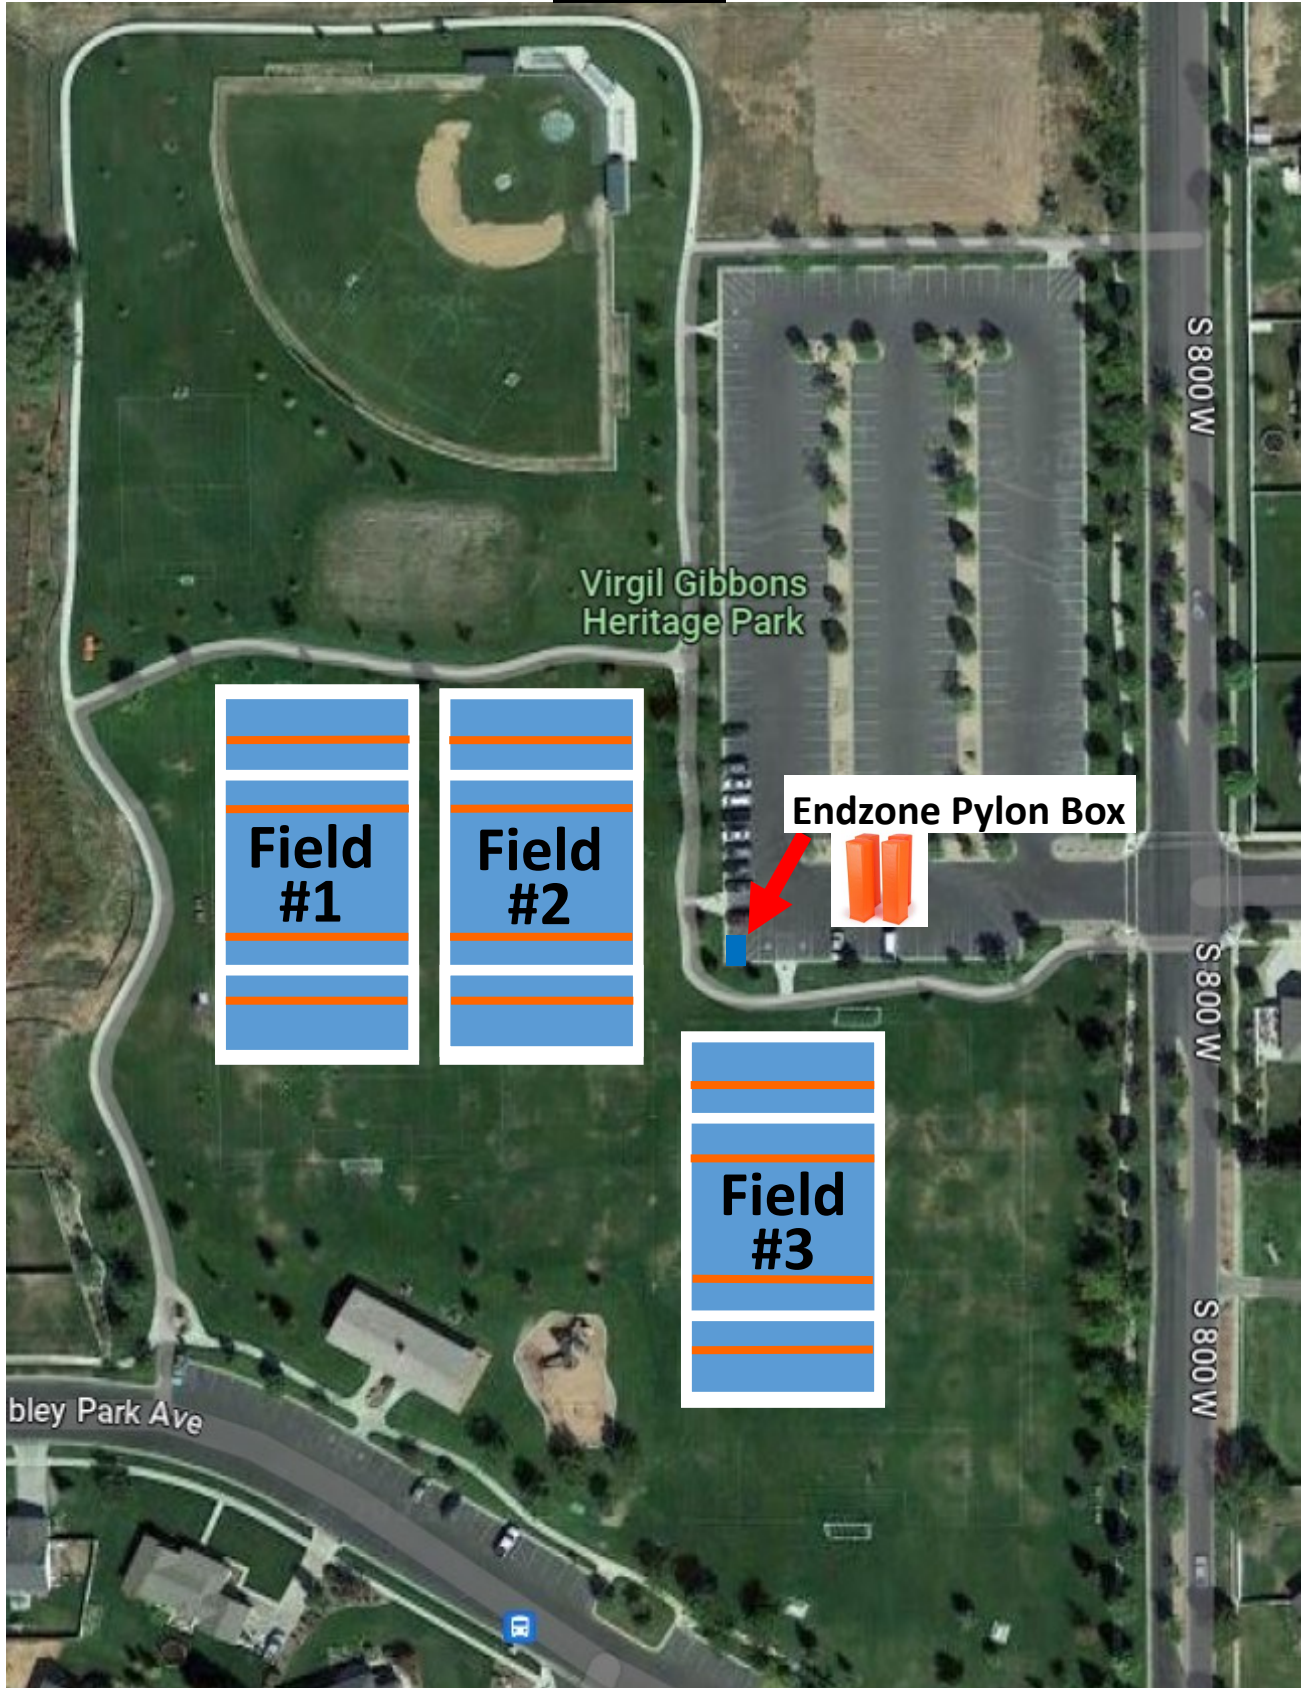

# Nibley City Ultimate Frisbee Field Map

Virgil Gibbons **Heritage Park** 2456 S 800 W, Nibley, UT 84321

Younger and Middle Leagues: **ORANGE** Endzone lines

Older League: **WHITE** Endzone Lines

# Nibley City Ultimate Frisbee Field Map

**Anhder Park** 294 W 3200 S Nibley, UT

**ORANGE** Endzone lines for Younger and Middle Leagues  
Full Field (All **White Lines**) Older League

**Field # 1:** large field using **WHITE** lines for sidelines and Endzones

**Field # 2:** uses **ORANGE** Endzone lines and  
White lines for sidelines

**Place ENDZONE Pylons accordingly**