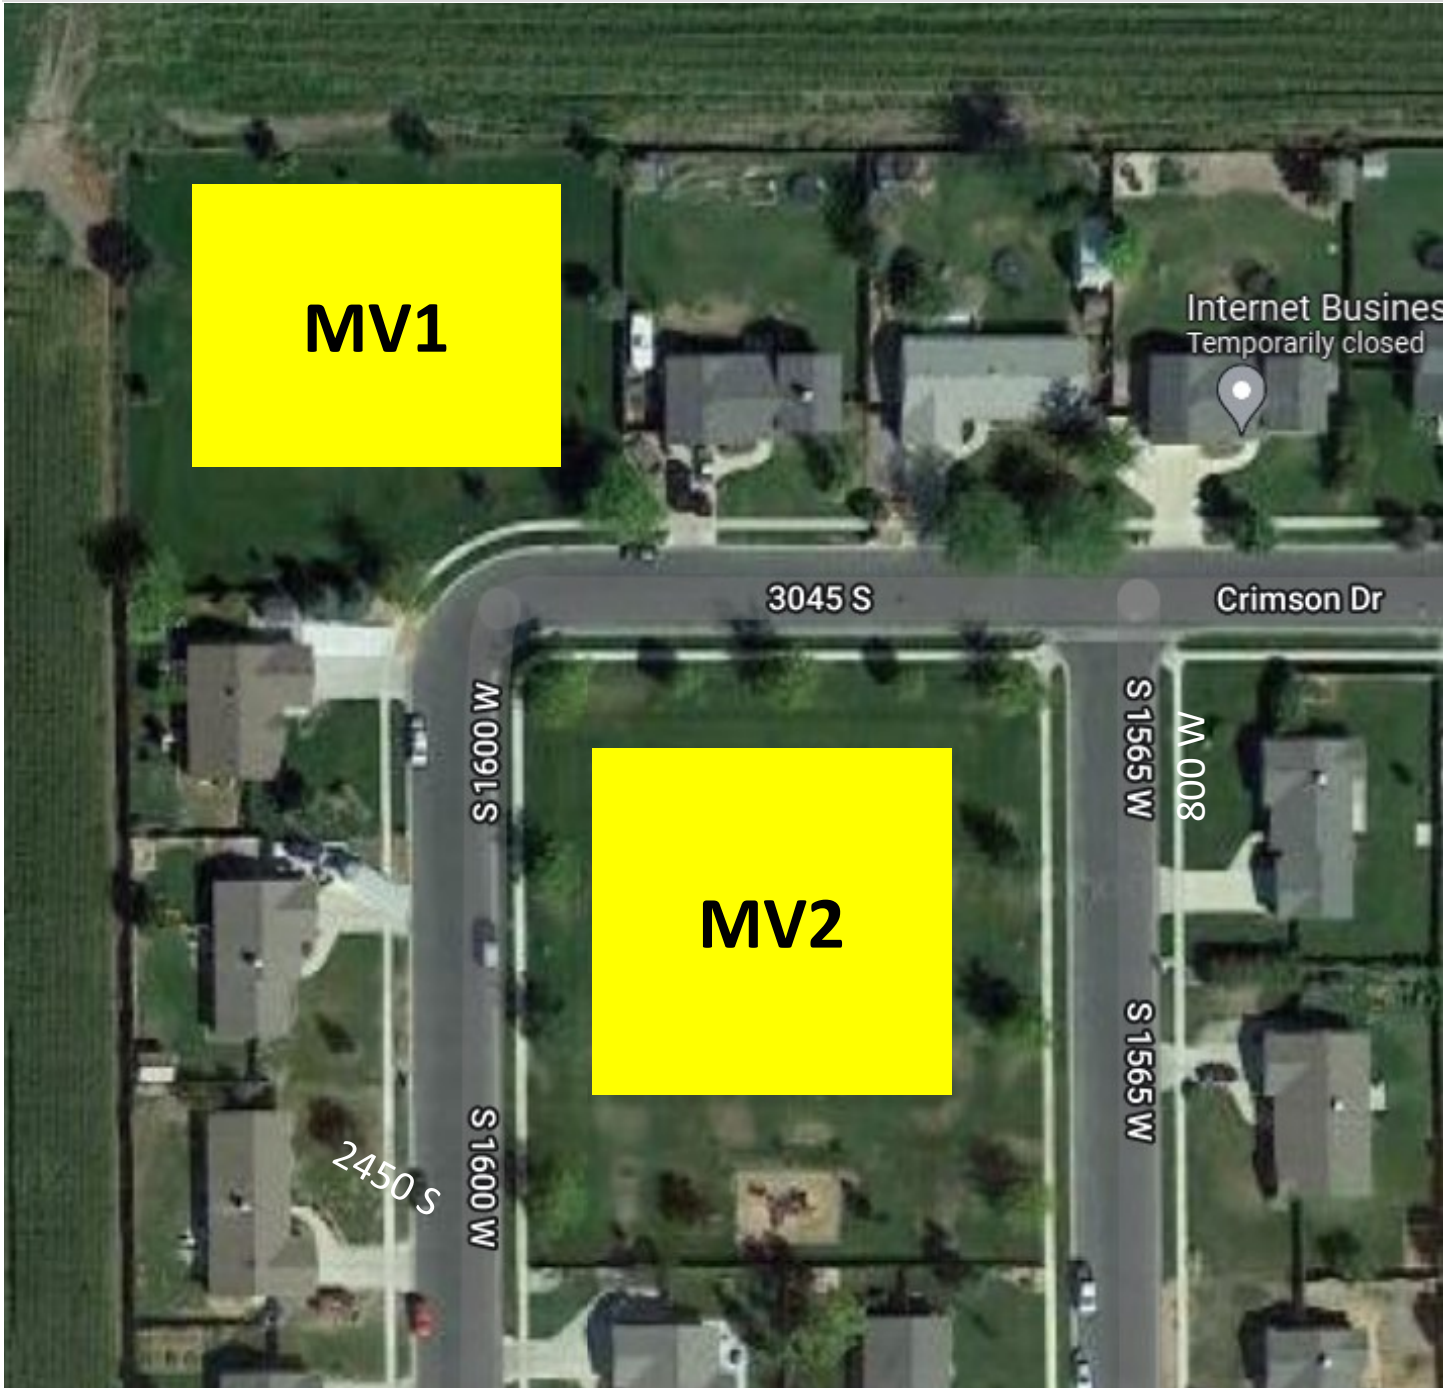

# Soccer MT. VISTA Park Fields

- Kindergarten & 1st/2nd Grade PRACTICE ONLY field (no lines or goals)
- Flag Football Practice Area

450 W 3600 S, Nibley, UT 84321

# Soccer MEADOW VIEW PARK Field

3079 S 1600 W, Nibley, UT 84321

- 14. Soccer Practice Field (No lines or goals)
- 15. Soccer Practice Field (No lines or goals)