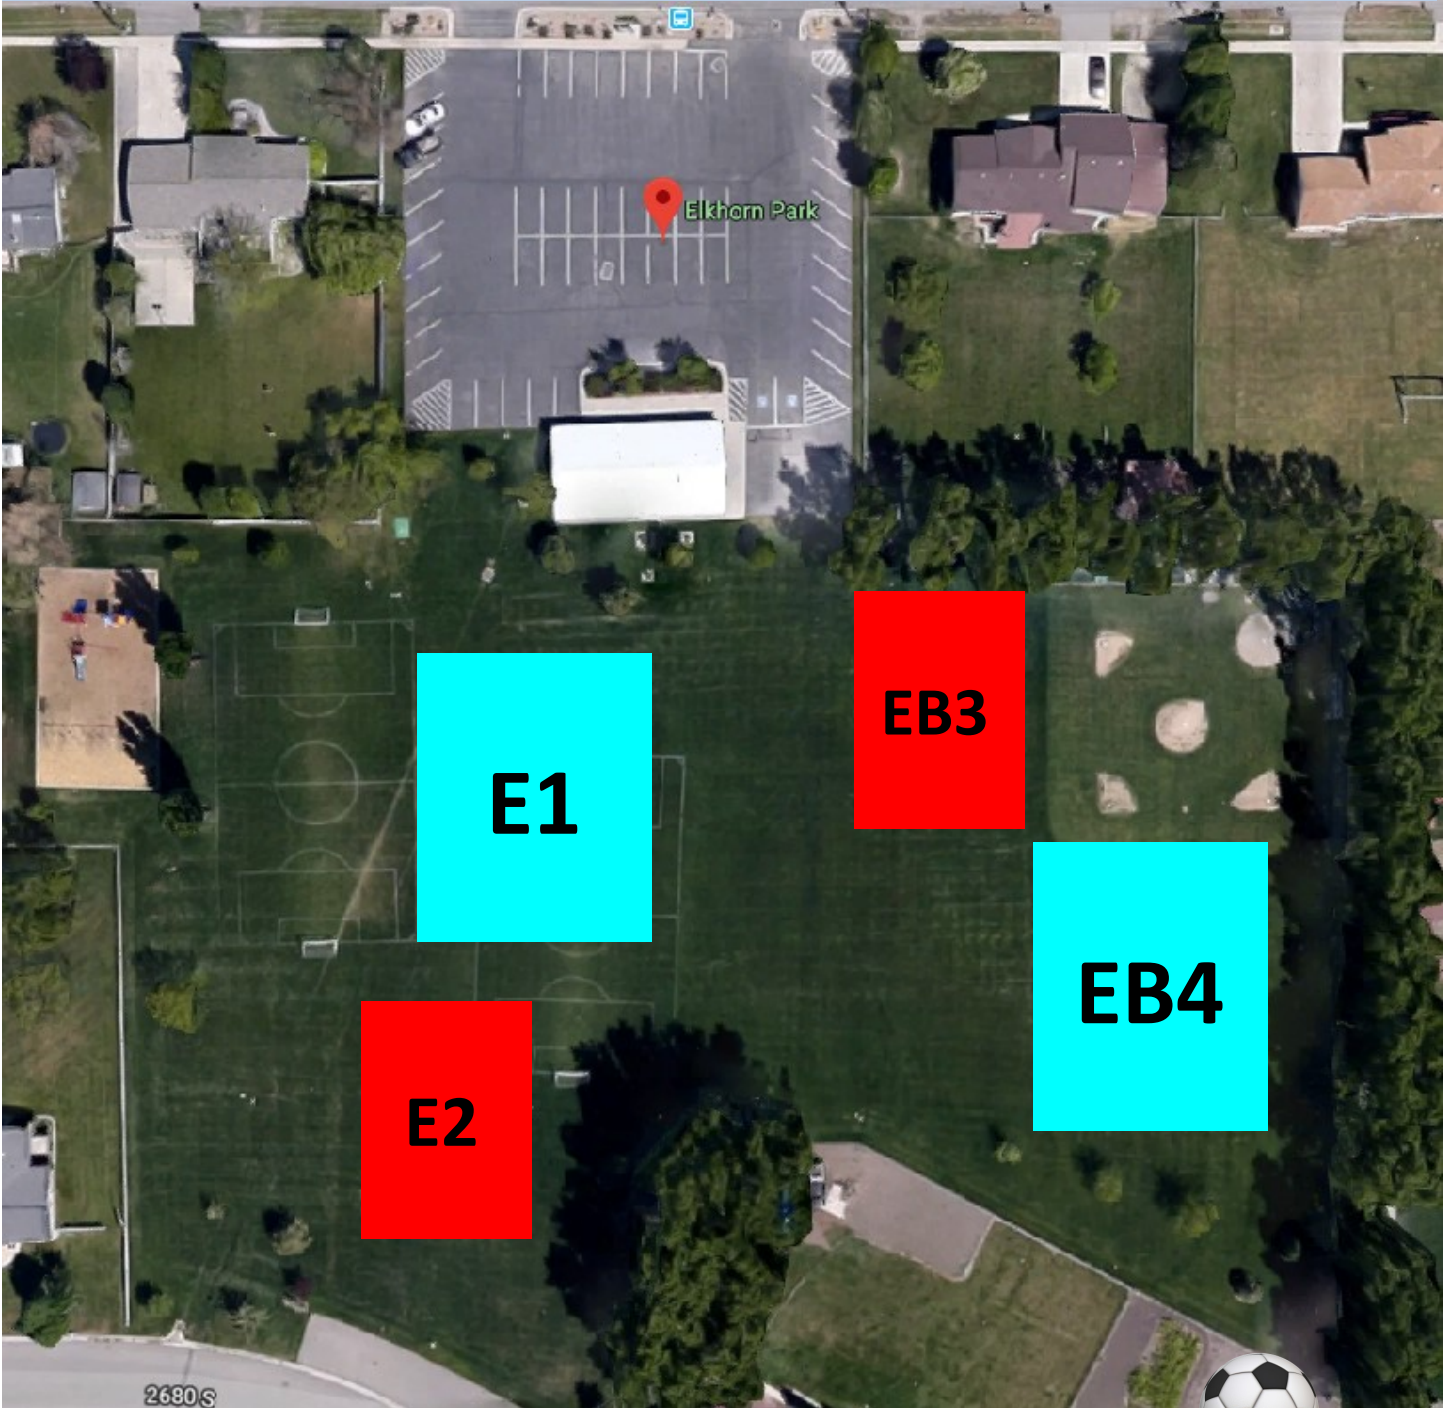

# Soccer Virgil Gibbons HERITAGE PARK Fields

-  Pre-K Game/Practice Field
-  Kindergarten & 1st/2nd Grade Game/Practice Field
-  3rd & 4th, 5th & 6th Grade Game/Practice Field
-  Flag Football Field
-  Equipment Box

# Soccer ELKHORN Park Fields

-  PreK Game/Practice Field
-  Kindergarten, 1st/2nd Grade, 7th/8th Grade Game/Practice Field
-  NOT Available

750 W 2600 S, Nibley, UT 84321

# Soccer ANHDER PARK Fields

- 3rd & 4th and 5th & 6th Grade Game/Practice Field  
Other areas at Anhder park are NOT available for practice or games this season especially near the Amphitheatre and pavilion