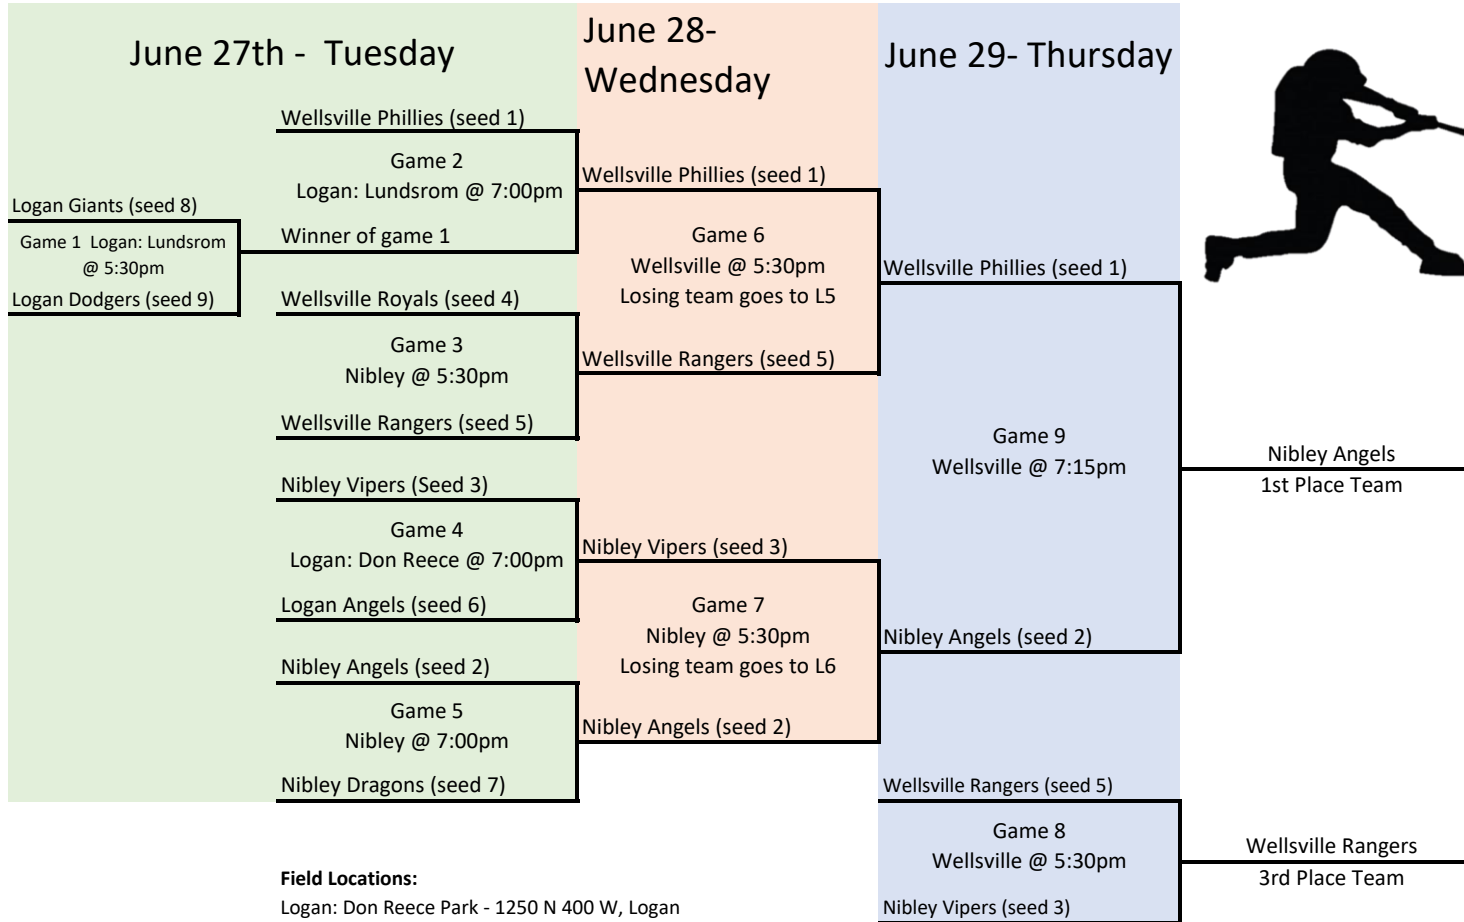

2023 Minor League Tournament Results

Logan, Nibley, and Wellsville Teams

Please help us start on time:
 No new inning after 75 minutes or 6 complete innings.
 Clear your dug out quickly.

Tournament Rules:
 Regular season rules apply to the end of season tournament.

Field Locations:

Logan: Don Reece Park - 1250 N 400 W, Logan
 Logan: Lundstrom Park - 1600 E 1350 N, Logan
 Nibley: Heritage Park - 2456 S 800 W, Nibley
 Wellsville: Christensen Field - 500 S 100 E, Wellsville