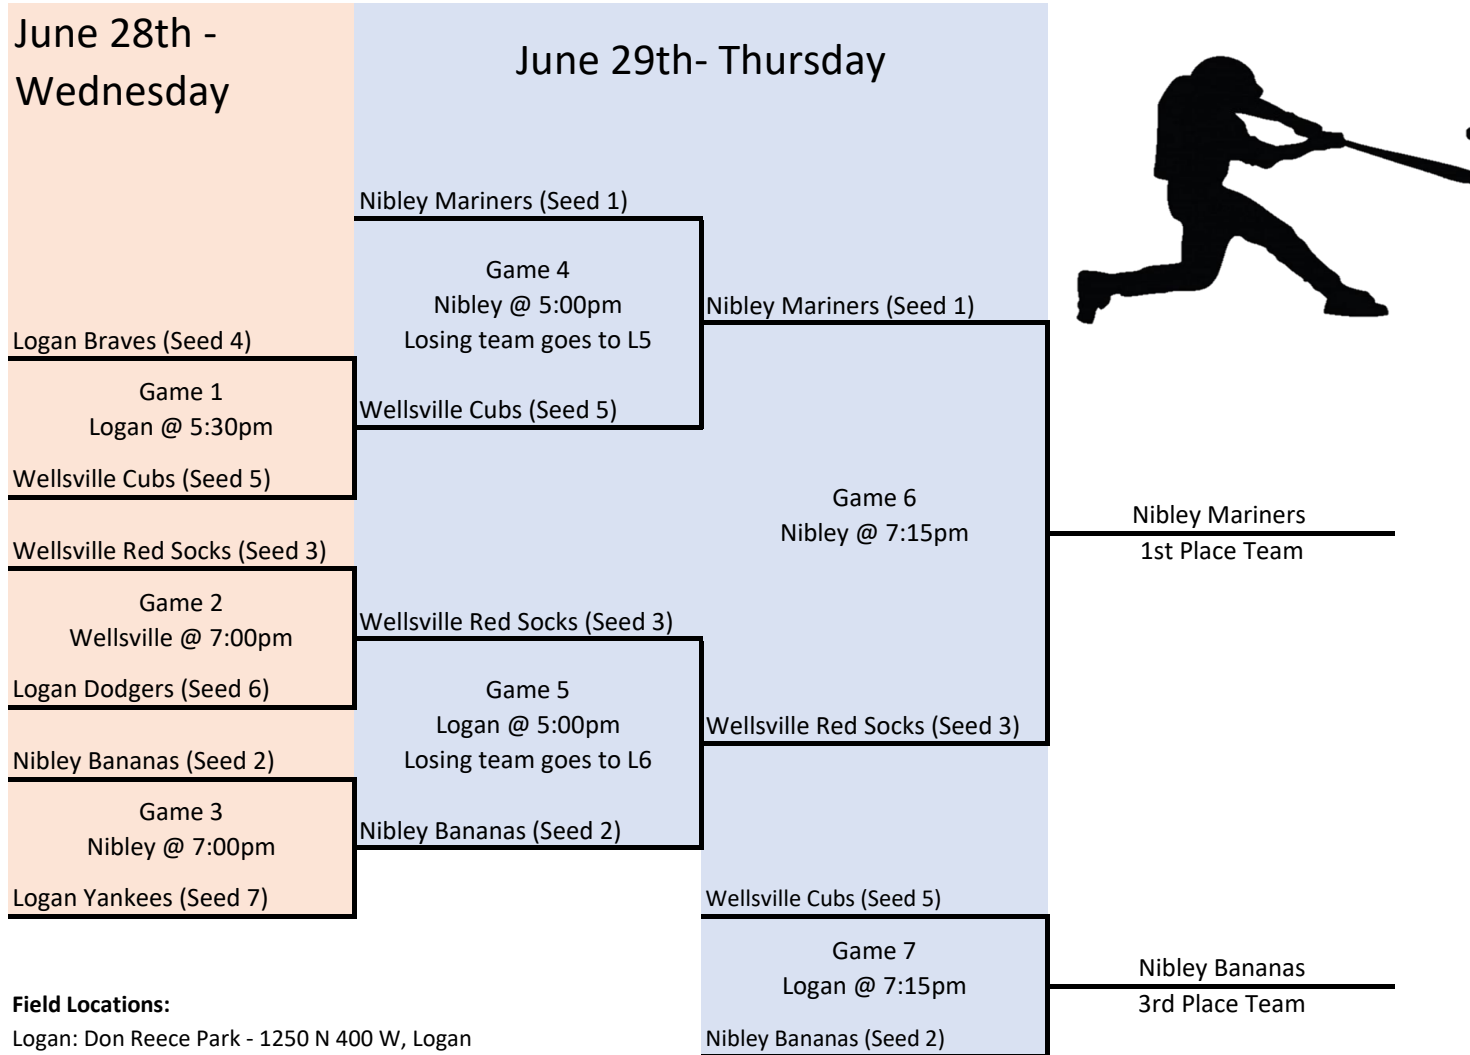

2023 Major League Tournament Results

Logan, Nibley, and Wellsville Teams

Please help us start on time:
 No new inning after 75 minutes or 6 complete innings.
 Clear your dug out quickly.

Tournament Rules:
 Regular season rules apply to the end of season tournament.

Home Team:
 Is determined by team seed. The higher seeded team will be home team.

Winning Team Coaches:
 Text game results to:
 435-764-7225 within 24 hours.
 Text: Date, Winning Team Name

Sportsmanship:
 Regular season sportsmanship standards apply to tournament play. Umpires have full discretion to call a game and issue a loss to a team(s) if a coach, player, or spectator violates conduct rules outlined in the bylaws.

Field Locations:
 Logan: Don Reece Park - 1250 N 400 W, Logan
 Nibley: Heritage Park - 2456 S 800 W, Nibley
 Wellsville: Christensen Field - 500 S 100 E, Wellsville