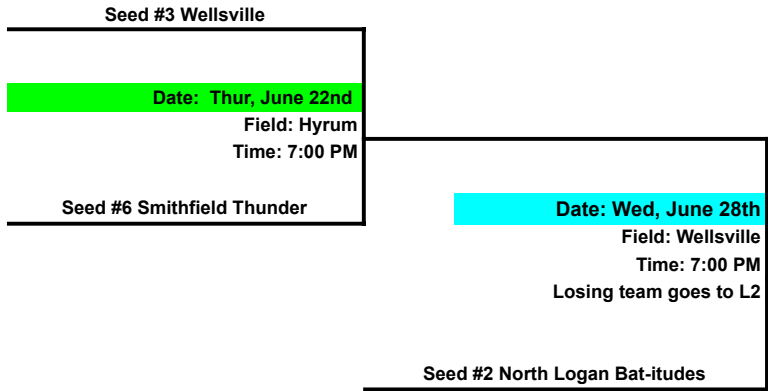

2023-14U GIRLS FASTPITCH UPPER TOURNAMENT

HIGHER SEED (#1 HIGH, #6 LOW) WILL BE HOME TEAM

FIELDS	
NORTH LOGAN	GREEN CANYON HIGH SCHOOL: 2960 Wolfpack Way North, North Logan
WELLSVILLE	DARLEY PARK: 100 N 100 E WELLSVILLE
HYRUM	SOFTBALL ADULT COMPLEX: 755 E MAIN ST. HYRUM
NIBLEY	ANHDER PARK: 294 W 3200 S, Nibley
PROVIDENCE	PROVIDENCE ELEMENTARY: 96 E 100 N, Providence
SMITHFIELD (EAST/WEST)	FORESTER ACRES SOFTBALL FIELD: about 500 W CENTER ST. THERE IS A EAST AND WEST FIELD