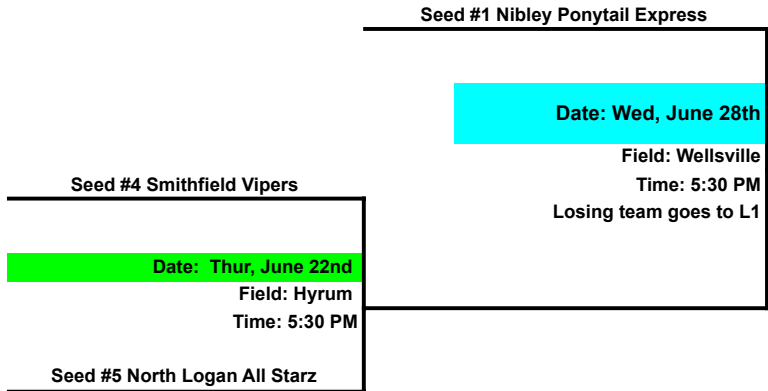

2023-14U GIRLS FASTPITCH UPPER TOURNAMENT

HIGHER SEED (#1 HIGH, #6 LOW) WILL BE HOME TEAM

FIELDS	
NORTH LOGAN	GREEN CANYON HIGH SCHOOL: 2960 Wolfpack Way North, North Logan
WELLSVILLE	DARLEY PARK: 100 N 100 E WELLSVILLE
HYRUM	SOFTBALL ADULT COMPLEX: 755 E MAIN ST. HYRUM
NIBLEY	ANHDER PARK: 294 W 3200 S, Nibley
PROVIDENCE	PROVIDENCE ELEMENTARY: 96 E 100 N, Providence
SMITHFIELD (EAST/WEST)	FORESTER ACRES SOFTBALL FIELD: about 500 W CENTER ST. THERE IS A EAST AND WEST FIELD