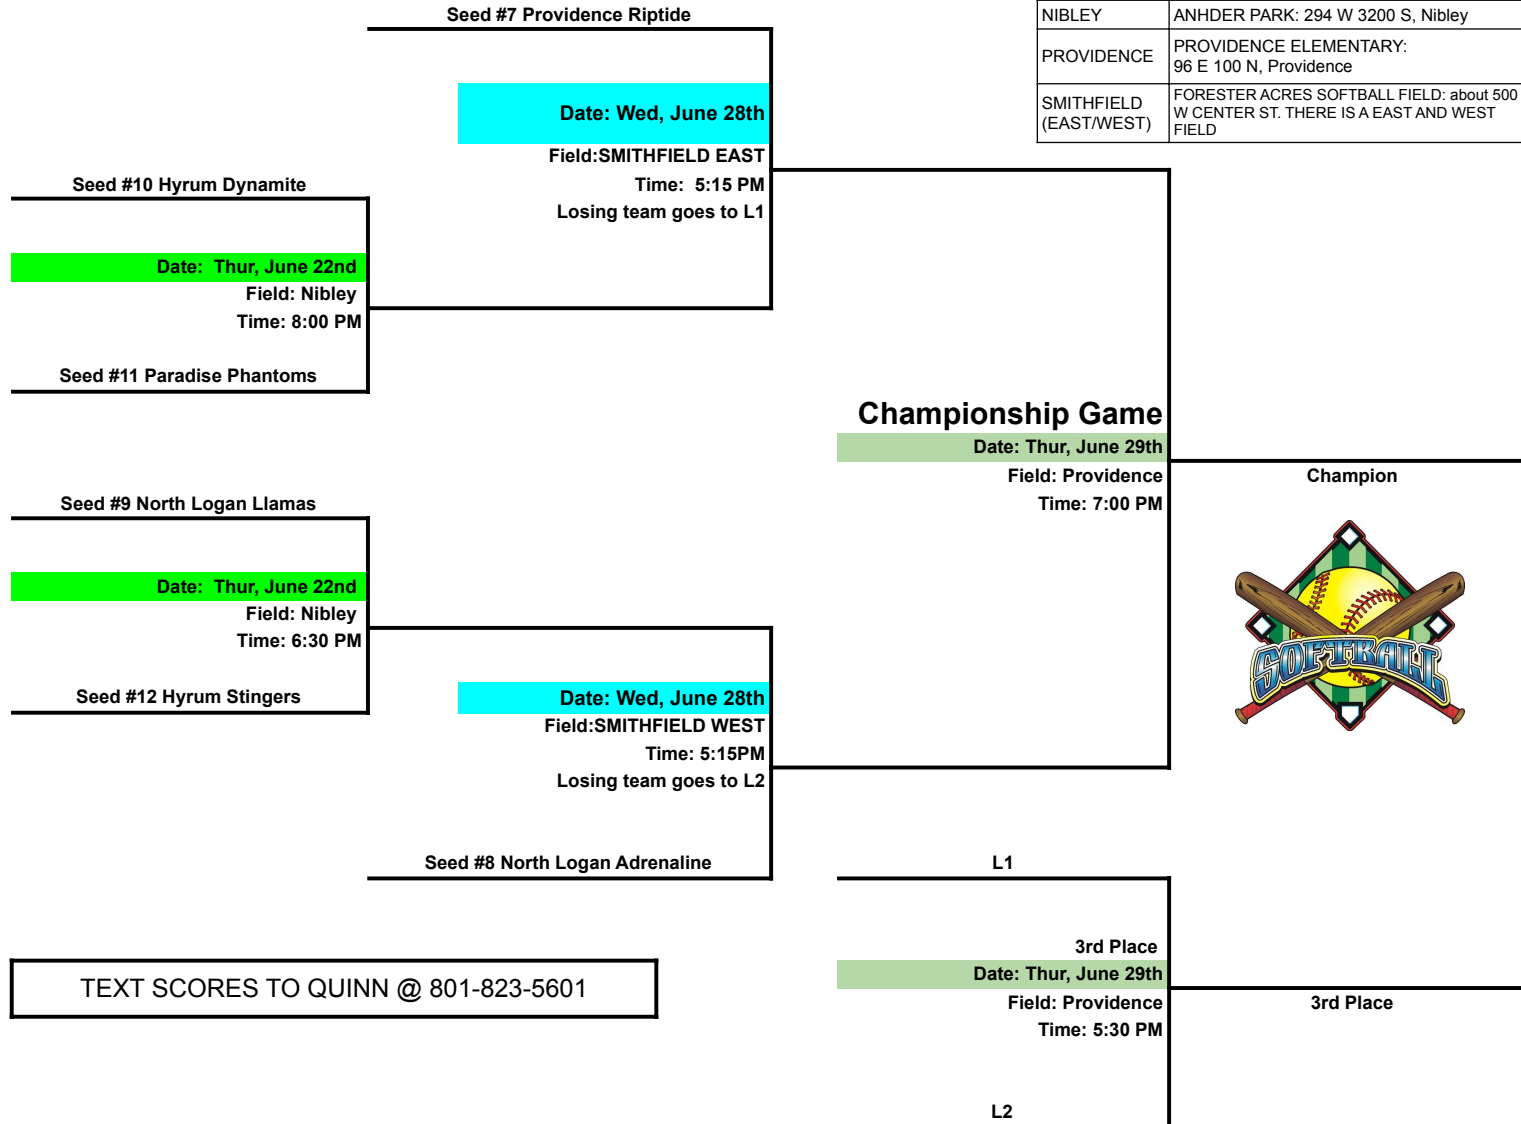

2023-14U GIRLS FASTPITCH LOWER TOURNAMENT

HIGHER SEED (#7 HIGH, #12 LOW) WILL BE HOME TEAM

FIELDS

NORTH LOGAN	GREEN CANYON HIGH SCHOOL: 2960 Wolfpack Way North, North Logan
WELLSVILLE	DARLEY PARK: 100 N 100 E WELLSVILLE
HYRUM	SOFTBALL ADULT COMPLEX: 755 E MAIN ST. HYRUM
NIBLEY	ANHDER PARK: 294 W 3200 S, Nibley
PROVIDENCE	PROVIDENCE ELEMENTARY: 96 E 100 N, Providence
SMITHFIELD (EAST/WEST)	FORESTER ACRES SOFTBALL FIELD: about 500 W CENTER ST. THERE IS A EAST AND WEST FIELD