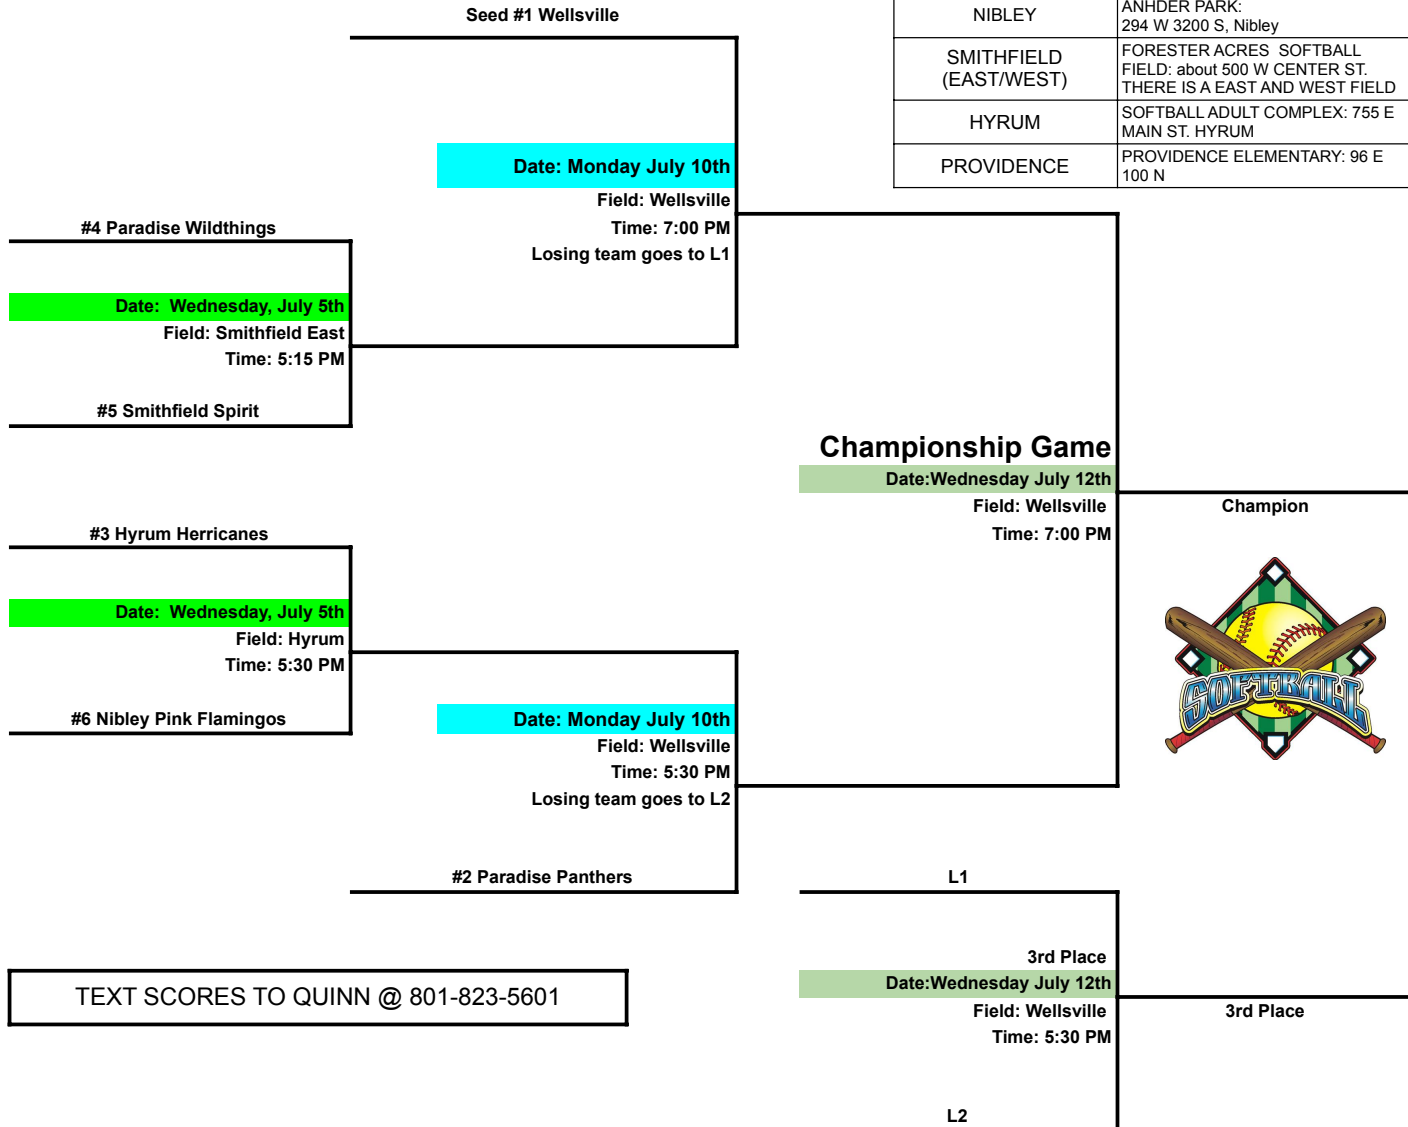

# 2023-12U GIRLS FASTPITCH UPPER TOURNAMENT

HIGHER SEED (#1 HIGH, #6 LOW) WILL BE HOME TEAM

## FIELD LOCATIONS

NORTH LOGAN	Elkridge- 1100 E 2500 N, North Logan
WELLSVILLE	DARLEY PARK: 100 N 100 E, WELLSVILLE
NIBLEY	ANHDER PARK: 294 W 3200 S, Nibley
SMITHFIELD (EAST/WEST)	FORESTER ACRES SOFTBALL FIELD: about 500 W CENTER ST. THERE IS A EAST AND WEST FIELD
HYRUM	SOFTBALL ADULT COMPLEX: 755 E MAIN ST. HYRUM
PROVIDENCE	PROVIDENCE ELEMENTARY: 96 E 100 N